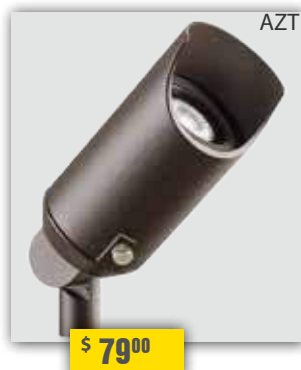

\$ 112⁰⁰

ITEM #:	K/15476
Description	Brass fixture with clear lens, frosted & linear lens options
Housing	Brass
Wiring	53" of usable #18-2, SPT-1-W leads.
Lamp Base	12V T-5 Wedge base socket
LED Lamp Options	1.2W T5 Micro (2700K) 2W T5 Beacon (2700K & 3000K)
Dimensions	4.35" H x 4" W
Warranty	Lifetime Warranty on fixture housing

ALLIANCE - 12V - FLOOD LIGHT

\$ 114⁰⁰

ITEM #:	ALL/FL50
Description	Brass fixture with aged brass finish
Housing	Brass
Wiring	Double Wire Lead: 16 awg, 25ft & 18in wire lead
Lamp Base	G4 Bi-pin (20W Xelogen lamp included)
LED Lamp Options	1.2W Mico bi-pin (2700K) 2W Beacon bi-pin (2700K & 3000K)
Dimensions	2" H x 4" W
Warranty	Lifetime Warranty on fixture housing

INCANDESCENT/LED HYBRID ACCENT

KICHLER - 12V - UP LIGHT - MR16

NEW

ITEM #:	K/15384	K/15475
Description	Brass accent light	
Housing	Brass	Brass
Wiring	35" of usable #18-2	
Lamp Base	Incandescent MR16	
LED Lamp Options	4W, 5W, 7W (15°, 30°, 60° Available)	
Dimensions	6" H x 2.5"W	5.2" H x 2.24"W
Warranty	Lifetime Warranty on fixture housing	

KICHLER - 12V - UP LIGHT - MR16

ITEM #:	K/15384
Description	For uplighting only
Housing	Cast Aluminum
Finish	AZT - Textured Arch. Bronze BKT - Textured Black
Wiring	35" of usable #18-2
Lamp Base	Incandescent Bi-pin, MR16
LED Lamp Options	4W, 5W, 7W (15°, 30°, 60° Available)
Dimensions	6" H x 2.5"W
Warranty	5 Year on fixture & finish