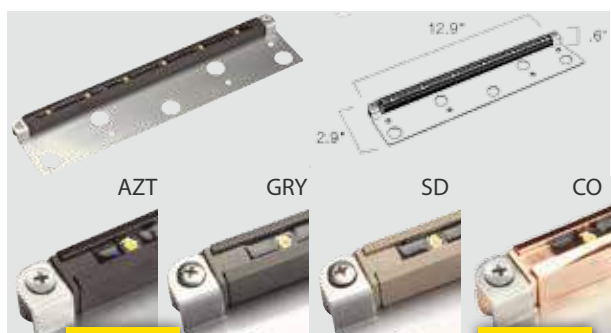

KICHLER - 12V LED - 6 LED Fixture with Bracket (12.9")

$ 154.00

$ 169.00

COPPER EXTRA

* 5-DAY DIRECT SHIP

ITEM #:	K/15746
Housing	Cast Aluminum with removeable bracket
Watts / VA	01.4W / 2.4VA
Color Temp / Lumens	2700K / 69.5Lm * 3000K / 88Lm
Finish	AZT - Textured Arch. Bronze GRY - Textured Gray SD - Textured Sand CO - Unfinished Copper
Wiring	70" of usable #18-2
Operating Range	9V - 15V AC/DC
Dimensions	0.6" H x 12.9" W x 2.9" L
Warranty	15 Year / 40,000 hours

Photometrics (fc)	K/15744 (3")					K/15745 (6.9")					K/15746 (12.9")					K/15756 (18.9")				
	0'	1'	2'	3'	4'	0'	1'	2'	3'	4'	0'	1'	2'	3'	4'	0'	1'	2'	3'	4'
Mounting Height	0'	1'	2'	3'	4'	0'	1'	2'	3'	4'	0'	1'	2'	3'	4'	0'	1'	2'	3'	4'
Foot Candles at 12"	8.65	1.1	0.07	0.03	0.02	43.7	4.89	0.31	0.12	0.07	65.1	9.74	0.60	0.22	0.14	80.4	12.0	1.08	0.36	0.21
Foot Candles at 24"	2.08	0.98	0.30	0.06	0.04	10.7	4.87	1.29	0.12	0.08	49.6	9.15	2.2	0.48	0.24	26.8	13.1	3.81	0.91	0.39
Foot Candles at 36"	0.95	0.61	0.30	0.14	0.06	4.96	3.14	1.56	0.67	0.24	9.16	5.82	2.74	1.00	0.30	13.5	8.43	4.55	1.78	0.62