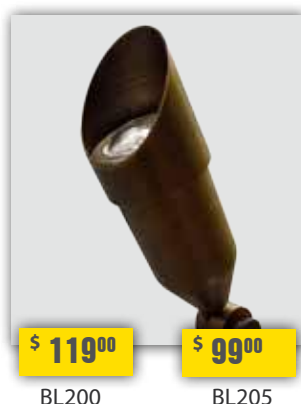

ALLIANCE - 12V - ACCENT LIGHT

ITEM #:	ALL/BL200	ALL/BL205	ALL/BL205COP
Description			
Housing	Brass	Copper	
Wiring	16 awg, 18" wire lead		Double Wire Lead: 16 awg, 25ft & 18in wire lead
Lamp Base	MR16		
LED Lamp Options	4W, 5W, 7W (15°, 30°, 60° Available)		
Dimensions	7.255" H x 2.5"W	7.255" H x 2.5"W	5.75" H x 2.5"W
Warranty	Lifetime on fixture housing