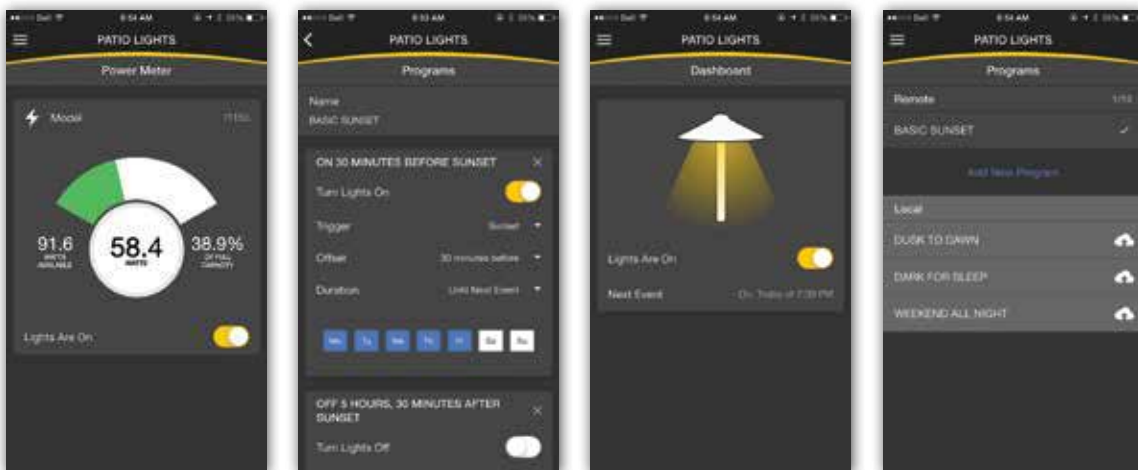

ITEM #:	ALL/IT150	ALL/IT300
	Alliance 'IT' Intelligent Transformer	
Watts	150W	300W
Features	Bluetooth connectivity 14.0V taps Astronomical timer Shows power meter Phone App Driven For LED ONLY Lifetime Warranty	
$	489.00	519.00

Control via your phone! **Bluetooth™**