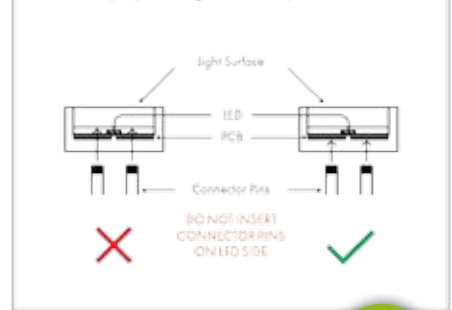

FIGURE D: Proper positioning of connector pins

KING MINI-TORCH

NEW