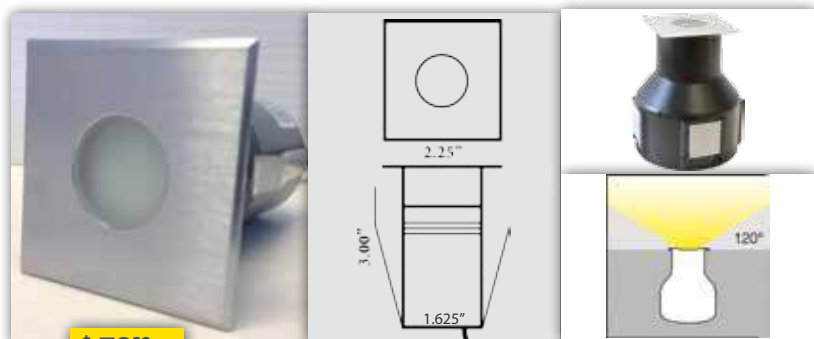

12V LED - 1W IN-GRADE SQUARE MARKER - FROSTED LENS

$ 79⁰⁰

ITEM #:	DH/S01F30
Watts:	1W
Color Temp:	3000K
Beam Spread	120°
Finish	316 Stainless Steel
Dimensions	2.25"W x 3"H x 1.625"
Warranty	1 Year Warranty