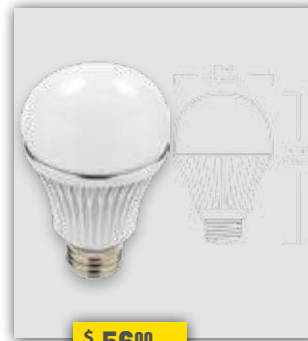

LED A-19 FROSTED

5 Year Warranty

$ 56⁰⁰

ITEM #:	BRI/5578
Description	120V Brilliance A19
Watts	7W
Lumen	550 Lm
Color Temp	2700K