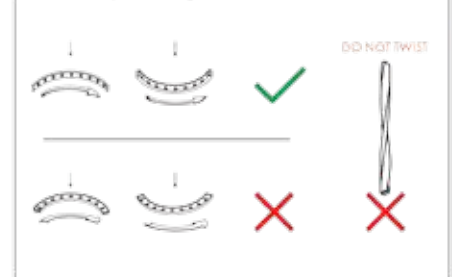

FIGURE C: Proper Handling

FIGURE D: Proper positioning of connector pins

KING MINI-TORCH

NEW

\$ 49⁰⁰

ITEM #: KIN/43010

Fuel: Butane (not included)

Capacity: 0.85 oz