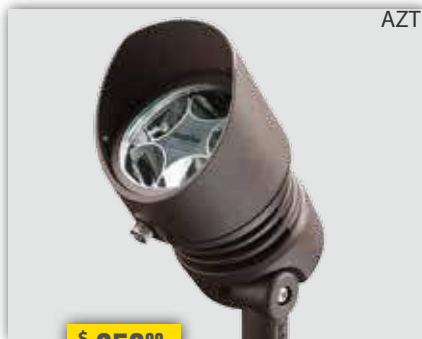

* 5-DAY DIRECT SHIP

KICHLER - 12V - 4W (5.5VA) LED - Compares to a 20W MR-16

AZT

WHT

BKT

\$ 239⁰⁰

ITEM #:	K/16003	K/16004	K/16005
Beam Spread	10°	35°	60°
Color Temp / Lumens	2700K / 151Lm * 3000K / 180Lm		
Finish	AZT - Textured Arch. Bronze BKT - Textured Black * WHT - Textured White *		
Wiring	24" of usable #18-2		
Operating Range	9V - 15V AC/DC		
Dimensions	3.7" H x 2" W		
Warranty	15 Year / 40,000 hours		

* 5-DAY DIRECT SHIP

KICHLER - 12V - 6.5W (10 VA) LED - Compares to a 35W MR-16

AZT

WHT

BKT

\$ 289⁰⁰

ITEM #:	K/16006	K/16007	K/16008
Beam Spread	10°	35°	60°
Color Temp / Lumens	2700K / 306Lm * 3000K / 352Lm		
Finish	AZT - Textured Arch. Bronze BKT - Textured Black * WHT - Textured White *		
Wiring	24" of usable #18-2		
Operating Range	9V - 15V AC/DC		
Dimensions	4.75" H x 3" W		
Warranty	15 Year / 40,000 hours		

* 5-DAY DIRECT SHIP

KICHLER - 12V - 13W (18.5 VA) LED - Compares to a 50W MR-16

AZT

WHT

BKT

\$ 359⁰⁰

ITEM #:	K/16009	K/16010	K/16011
Beam Spread	10°	35°	60°
Color Temp / Lumens	2700K / 520Lm * 3000K / 590 Lm		
Finish	AZT - Textured Arch. Bronze BKT - Textured Black * WHT - Textured White *		
Wiring	24" of usable #18-2		
Operating Range	9V - 15V AC/DC		
Dimensions	4.75" H x 3" W		
Warranty	15 Year / 40,000 hours		