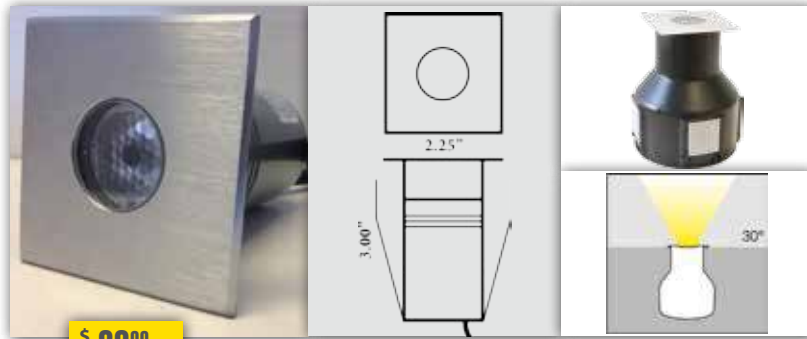

12V LED - 3W IN-GRADE SQUARE MARKER - CLEAR LENS

$ 89⁰⁰

ITEM #:	DH/S03C30
Watts:	3W
Color Temp:	3000K
Beam Spread	30°
Finish	316 Stainless Steel
Dimensions	2.25"W x 3"H x 1.625"
Warranty	1 Year Warranty