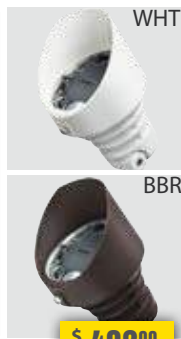

AZT

WHT

BBR

$ 402⁰⁰

ITEM #:	K/16202	K/16203	K/16207
Beam Spread	10°	35°	60°
Housing	Cast Aluminum / Cast Brass		
Color Temp / Lumens	3000K / 947Lm 4250 / 993Lm		
Finish	AZT - Textured Arch. Bronze * BBR - Bronzed Brass * WHT - Textured White *		
Wiring	8" of usable 200° C 18 AWG		
Operating Range	108-132 AC		
Dimensions	5.5"H x 4.4"W		
Warranty	15 Year / 40,000 hours