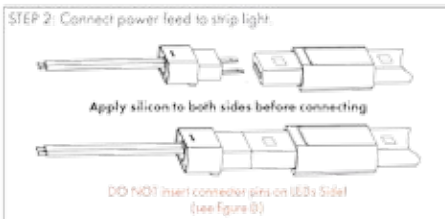

LED 12V AC FLEX STRIP LIGHT

BRILLIANCE LED 12V STRIP

NEW

The Brilliance LED AC (TPU-GEN 3) Strip Light is rated for outdoor use and can be directly connected to an existing 8-16VAC landscape lighting system. Great accent lighting for stairs, railings and overhangs. The LED's on this Strip Light are encased in non-yellowing material that installs easily.

Features:

- Dimmable with most magnetic transformers
- Max length per power feed is 39.4'
- Available in 25 meter (82') reels or custom cut to specific lengths.
- Custom cut lengths incur a 10% surcharge

Wattage	1.8 per meter
Lumens	144 (45/ft)
Kelvin	2700
Operating Range	8 - 16 VAC
CRI	75
IP	65
Lamp Life (hours)	35,000
Warranty	3 Years

$ 24⁰⁰/FT

KING MINI-TORCH

NEW

$ 49⁰⁰

ITEM #: KIN/43010

Fuel: Butane (not included)

Capacity: 0.85 oz

Operating time: 35 Min

Approx Temp: 1300°

INSTALLATION INSTRUCTIONS