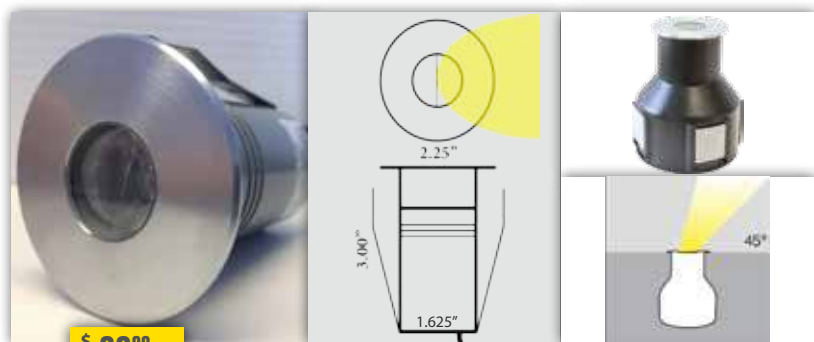

12V LED - 3W IN-GRADE ROUND MARKER WALL WASH

$ 89⁰⁰

ITEM #:	DH/R03W30
Watts:	3W
Color Temp:	3000K
Beam Spread	45° Wall Wash
Finish	316 Stainless Steel
Dimensions	2.25"W x 3"H x 1.625"
Warranty	1 Year Warranty