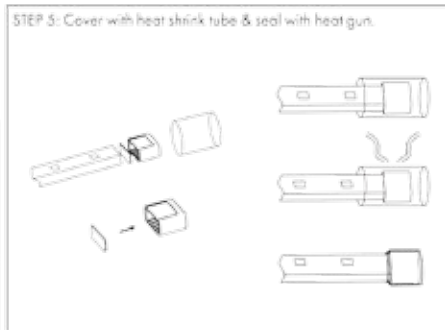

LED 12V AC FLEX STRIP LIGHT

BRILLIANCE LED 12V STRIP

NEW

The Brilliance LED AC (TPU-GEN 3) Strip Light is rated for outdoor use and can be directly connected to an existing 8-16VAC landscape lighting system. Great accent lighting for stairs, railings and overhangs. The LED's on this Strip Light are encased in non-yellowing material that installs easily.

Features:

- Dimmable with most magnetic transformers
- Max length per power feed is 39.4'
- Available in 25 meter (82') reels or custom cut to specific lengths.
- Custom cut lengths incur a 10% surcharge

Wattage	1.8 per meter
Lumens	144 (45/ft)
Kelvin	2700
Operating Range	8 - 16 VAC
CRI	75
IP	65
Lamp Life (hours)	35,000
Warranty	3 Years

$ 24⁰⁰/FT

KING MINI-TORCH

NEW

$ 49⁰⁰

ITEM #: KIN/43010

Fuel: Butane (not included)

Capacity: 0.85 oz

Operating time: 35 Min

Approx Temp: 1300°

INSTALLATION INSTRUCTIONS