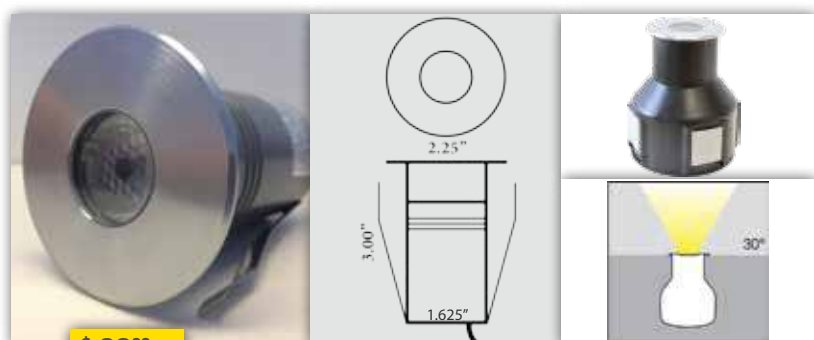

12V LED - 3W IN-GRADE ROUND MARKER - CLEAR LENS

$ 89⁰⁰

ITEM #:	DH/R03C30
Watts:	3W
Color Temp:	3000K
Beam Spread	30°
Finish	316 Stainless Steel
Dimensions	2.25"W x 3"H x 1.625"
Warranty	1 Year Warranty