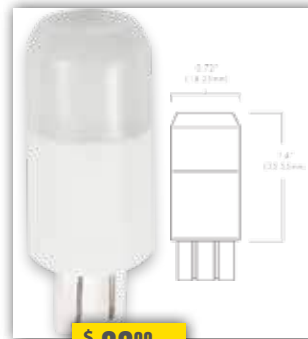

LED BEACON T5

$ 32⁰⁰

ITEM #:	BRI/6964
Description	12V Brilliance Beacon T5
Watts	2W
Lumen	200Lm
Color Temp	2700K

ITEM #:	BRI/5561
Description	12V Brilliance Beacon T5
Watts	2W
Lumen	200Lm
Color Temp	3000K