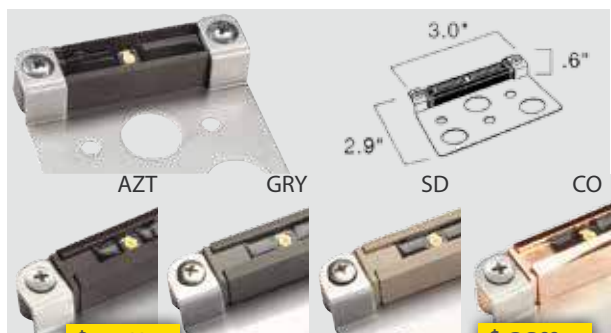

12V HARDSCAPE, DECK, STEP & BENCH

KICHLER - 12V LED - 1 LED Fixture with Bracket (3")

$ 84.00

$ 99.00

COPPER EXTRA

* 5-DAY DIRECT SHIP

ITEM #:	K/15744
Housing	Cast Aluminum with removeable bracket
Watts / VA	0.19W / 0.28VA
Color Temp / Lumens	2700K / 8.4Lm * 3000K / 8.6Lm
Finish	AZT - Textured Arch. Bronze GRY - Textured Gray SD - Textured Sand CO - Unfinished Copper
Wiring	70" of usable #18-2
Operating Range	9V - 15V AC/DC
Dimensions	0.6" H x 3" W x 2.9" L
Warranty	15 Year / 40,000 hours