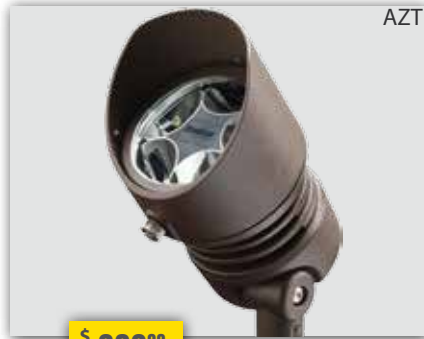

RADIAX DESIGN PRO 120V LED

KICHLER - 120V - 12.5W LED ACCENT

AZT

$ 302⁰⁰

* 5-DAY DIRECT SHIP