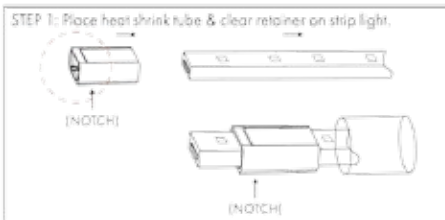

LED 12V AC FLEX STRIP LIGHT

BRILLIANCE LED 12V STRIP

NEW

The Brilliance LED AC (TPU-GEN 3) Strip Light is rated for outdoor use and can be directly connected to an existing 8-16VAC landscape lighting system. Great accent lighting for stairs, railings and overhangs. The LED's on this Strip Light are encased in non-yellowing material that installs easily.

Features:

- Dimmable with most magnetic transformers
- Max length per power feed is 39.4'
- Available in 25 meter (82') reels or custom cut to specific lengths.
- Custom cut lengths incur a 10% surcharge

Wattage	1.8 per meter
Lumens	144 (45/ft)
Kelvin	2700
Operating Range	8 - 16 VAC
CRI	75
IP	65
Lamp Life (hours)	35,000
Warranty	3 Years

$ 24⁰⁰/FT

KING MINI-TORCH

NEW

$ 49⁰⁰

ITEM #: KIN/43010

Fuel: Butane (not included)

Capacity: 0.85 oz

Operating time: 35 Min

Approx Temp: 1300°

INSTALLATION INSTRUCTIONS