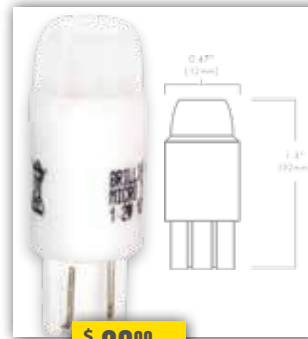

LED MICRO T5

$ 28⁰⁰

ITEM #:	BRI/7176
Description	12V Brilliance Micro T5
Watts	1.2W
Lumen	100Lm
Color Temp	2700K