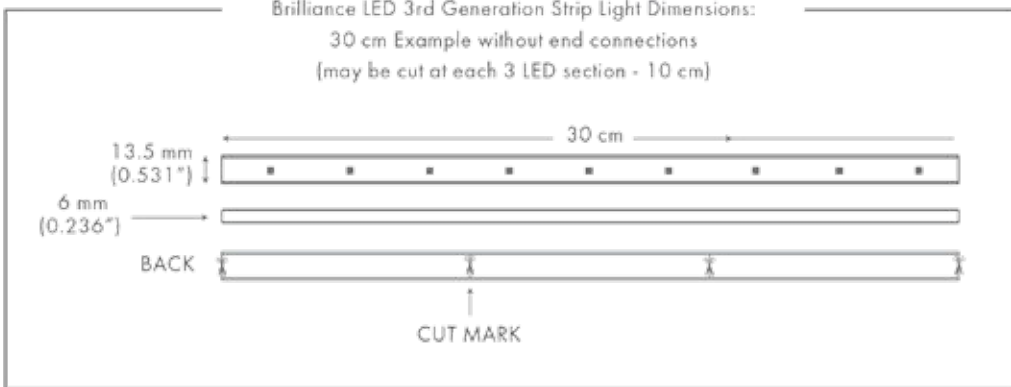

Wattage	1.8 per meter
Lumens	144 (45/ft)
Kelvin	2700
Operating Range	8 - 16 VAC
CRI	75
IP	65
Lamp Life (hours)	35,000
Warranty	3 Years

\$ 24⁰⁰/FT

Brilliance LED 3rd Generation Strip Light Dimensions:
30 cm Example without end connections
(may be cut at each 3 LED section - 10 cm)