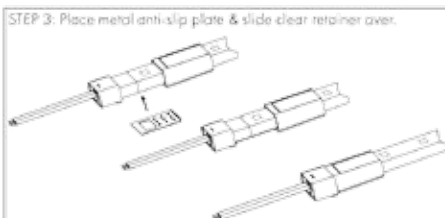

LED 12V AC FLEX STRIP LIGHT

BRILLIANCE LED 12V STRIP

NEW

The Brilliance LED AC (TPU-GEN 3) Strip Light is rated for outdoor use and can be directly connected to an existing 8-16VAC landscape lighting system. Great accent lighting for stairs, railings and overhangs. The LED's on this Strip Light are encased in non-yellowing material that installs easily.

Features:

- Dimmable with most magnetic transformers
- Max length per power feed is 39.4'
- Available in 25 meter (82') reels or custom cut to specific lengths.
- Custom cut lengths incur a 10% surcharge

Wattage	1.8 per meter
Lumens	144 (45/ft)
Kelvin	2700
Operating Range	8 - 16 VAC
CRI	75
IP	65
Lamp Life (hours)	35,000
Warranty	3 Years

$ 24⁰⁰/FT

KING MINI-TORCH

NEW

$ 49⁰⁰

ITEM #: KIN/43010

Fuel: Butane (not included)

Capacity: 0.85 oz

Operating time: 35 Min

Approx Temp: 1300°

INSTALLATION INSTRUCTIONS