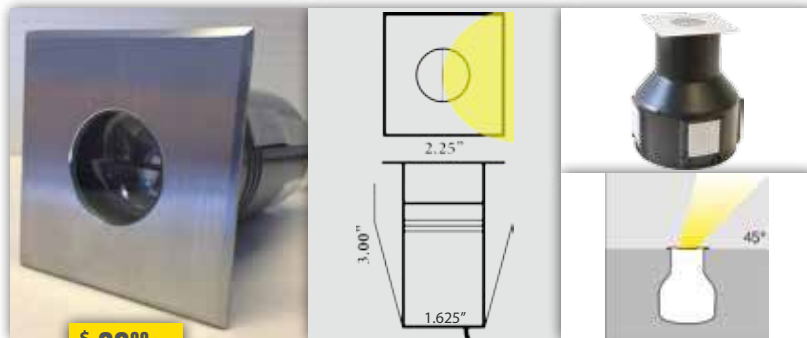

12V LED - 3W IN-GRADE SQUARE MARKER - WALL WASH

$ 89⁰⁰

ITEM #:	DH/S03W30
Watts:	3W
Color Temp:	3000K
Beam Spread	45° Wall Wash
Finish	316 Stainless Steel
Dimensions	2.25"W x 3"H x 1.625"
Warranty	1 Year Warranty