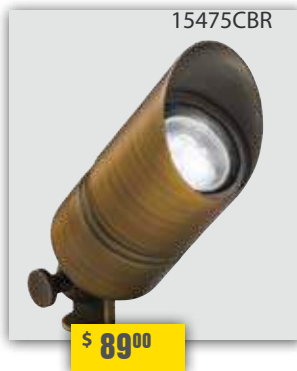

\$ 112⁰⁰

ITEM #:	K/15476
Description	Brass fixture with clear lens, frosted & linear lens options
Housing	Brass
Wiring	53" of usable #18-2, SPT-1-W leads.
Lamp Base	12V T-5 Wedge base socket
LED Lamp Options	1.2W T5 Micro (2700K) 2W T5 Beacon (2700K & 3000K)
Dimensions	4.35" H x 4" W
Warranty	Lifetime Warranty on fixture housing

ALLIANCE - 12V - FLOOD LIGHT

\$ 114⁰⁰

ITEM #:	ALL/FL50
Description	Brass fixture with aged brass finish
Housing	Brass
Wiring	Double Wire Lead: 16 awg, 25ft & 18in wire lead
Lamp Base	G4 Bi-pin (20W Xelogen lamp included)
LED Lamp Options	1.2W Mico bi-pin (2700K) 2W Beacon bi-pin (2700K & 3000K)
Dimensions	2" H x 4" W
Warranty	Lifetime Warranty on fixture housing

INCANDESCENT/LED HYBRID ACCENT

KICHLER - 12V - UP LIGHT - MR16

NEW

ITEM #:	K/15384	K/15475
Description	Brass accent light	
Housing	Brass	Brass
Wiring	35" of usable #18-2	
Lamp Base	Incandescent MR16	
LED Lamp Options	4W, 5W, 7W (15°, 30°, 60° Available)	
Dimensions	6" H x 2.5"W	5.2" H x 2.24"W
Warranty	Lifetime Warranty on fixture housing	