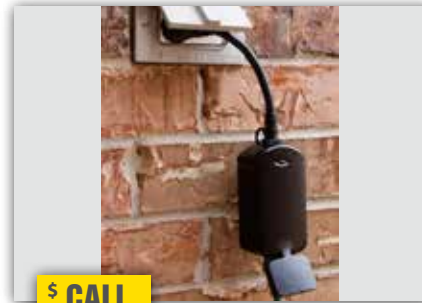

$ CALL

GE/45604

Outdoor Wet Location Control Module