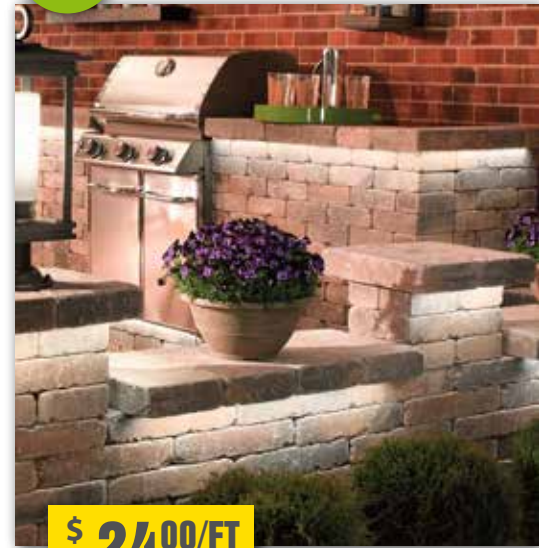

Wattage	1.8 per meter
Lumens	144 (45/ft)
Kelvin	2700
Operating Range	8 - 16 VAC
CRI	75
IP	65
Lamp Life (hours)	35,000
Warranty	3 Years