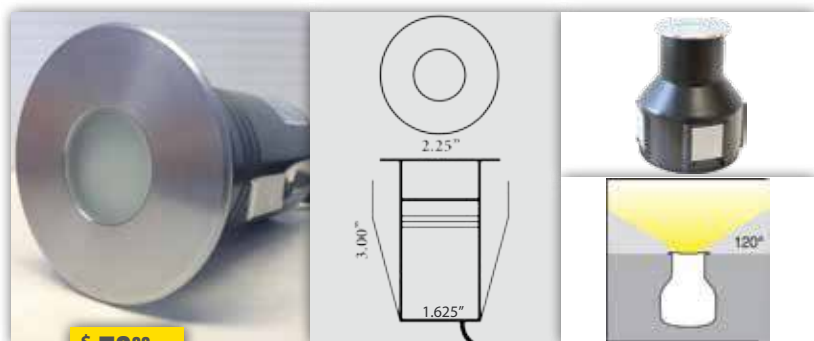

12V LED IN-GRADE ACCENT

12V LED - 1W IN-GRADE ROUND MARKER - FROSTED LENS

$ 79⁰⁰

ITEM #:	DH/R01F30
Watts:	1W
Color Temp:	3000K
Beam Spread	120°
Finish	316 Stainless Steel
Dimensions	2.25"W x 3"H x 1.625"
Warranty	1 Year Warranty