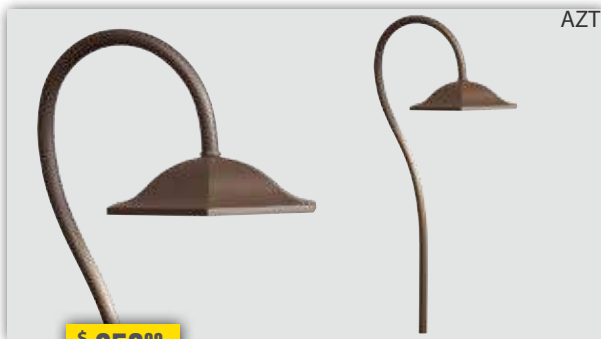

* 5-DAY DIRECT SHIP

KICHLER - 12V - LED SHEPHERD'S CROOK

NEW

AZT

\$ 259⁰⁰

ITEM #:	K/15807
Housing	Cast Aluminum
Watts / VA	4.3W (4.95 VA)
Color Temp / Lumens	2700K / 168Lm * 3000K / 182Lm
Finish	AZT - Textured Arch. Bronze
Wiring	24" of usable #18-2
Operating Range	9V - 15V AC/DC
Dimensions	26.2" H x 8" W
Warranty	15 Year / 40,000 hours