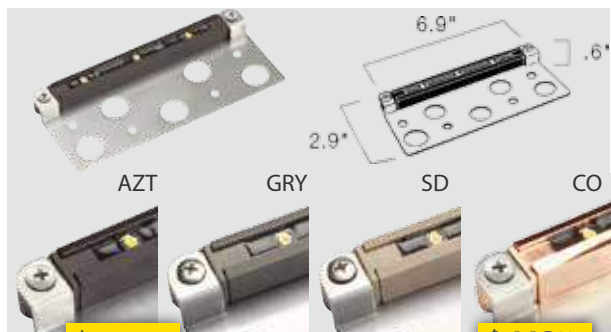

KICHLER - 12V LED - 3 LED Fixture with Bracket (6.9")

**BEST
SELLER!**

$ 94.00

$ 119.00

COPPER EXTRA

* 5-DAY DIRECT SHIP

ITEM #:	K/15745
Housing	Cast Aluminum with removeable bracket
Watts / VA	0.75W / 1.3VA
Color Temp / Lumens	2700K / 34.7Lm * 3000K / 44.5Lm
Finish	AZT - Textured Arch. Bronze GRY - Textured Gray SD - Textured Sand CO - Unfinished Copper
Wiring	70" of usable #18-2
Operating Range	9V - 15V AC/DC
Dimensions	0.6" H x 6.9" W x 2.9" L
Warranty	15 Year / 40,000 hours