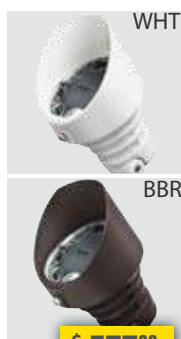

AZT

WHT

BBR

$ 577⁰⁰

ITEM #:	K/16204	K/16205	K/16208
Beam Spread	10°	35°	60°
Housing	Cast Aluminum / Cast Brass		
Color Temp / Lumens	3000K / 1131Lm 4250 / 1368Lm		
Finish	AZT - Textured Arch. Bronze * BBR - Bronzed Brass * WHT - Textured White *		
Wiring	8" of usable 200° C 18 AWG		
Operating Range	108-132 AC		
Dimensions	5.5"H x 4.4"W		
Warranty	15 Year / 40,000 hours