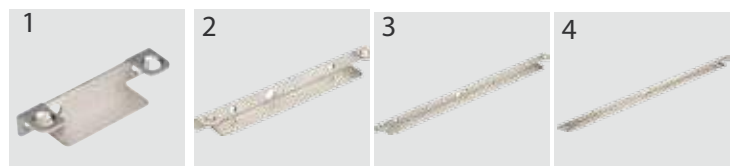

ITEM #	Description	$
1	K/15716SS 1 LED Flat Mount Bracket	10.00
2	K/15717SS 3 LED Flat Mount Bracket	15.00
3	K/15718SS 6 LED Flat Mount Bracket	24.00
4	K/15719SS 9 LED Flat Mount Bracket	33.00