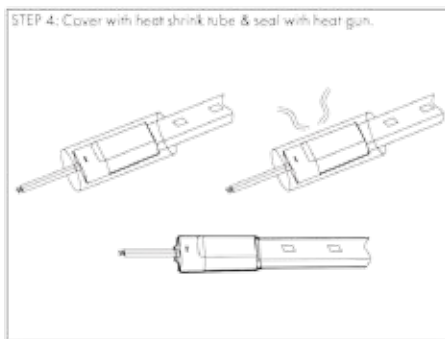

LED 12V AC FLEX STRIP LIGHT

BRILLIANCE LED 12V STRIP

NEW

The Brilliance LED AC (TPU-GEN 3) Strip Light is rated for outdoor use and can be directly connected to an existing 8-16VAC landscape lighting system. Great accent lighting for stairs, railings and overhangs. The LED's on this Strip Light are encased in non-yellowing material that installs easily.

Features:

- Dimmable with most magnetic transformers
- Max length per power feed is 39.4'
- Available in 25 meter (82') reels or custom cut to specific lengths.
- Custom cut lengths incur a 10% surcharge

Wattage	1.8 per meter
Lumens	144 (45/ft)
Kelvin	2700
Operating Range	8 - 16 VAC
CRI	75
IP	65
Lamp Life (hours)	35,000
Warranty	3 Years

$ 24⁰⁰/FT

KING MINI-TORCH

NEW

$ 49⁰⁰

ITEM #: KIN/43010

Fuel: Butane (not included)

Capacity: 0.85 oz

Operating time: 35 Min

Approx Temp: 1300°

INSTALLATION INSTRUCTIONS