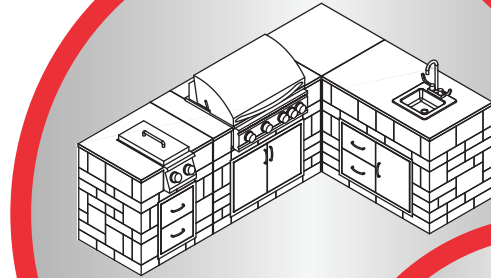

Smoker Grill Unit - 44 x 28 x 37

BBQ Unit (Lions/Crown Verity) - 44 x 28 x 37

18 x 18 Fire Table Frame - Warming Trends - 35 x 35 x 19

24 x 24 Fire Table Frame - Warming Trends - 41 x 41 x 19

Custom Frames/Foot - 37" Counter Height (No Raised Bar)

SMALL COMPONENT CABINETS

Length Extender

This frame is designed to lengthen the island
22"W x 28"D x 37"H

Double Drawer

This frame is designed to house a double drawer
22"W x 28"D x 37"H

Outdoor Fridge

This frame is designed to house an outdoor fridge
22"W x 28"D x 37"H

Trashbin

This frame is designed to house a trashbin
22"W x 28"D x 37"H

Double Drawer with Side Burner

This frame houses a double drawer and side burner
22"W x 28"D x 37"H

Smoker

This frame is designed to house a smoker
44"W x 28"D x 37"H

Pizza Oven

This frame is designed to house a wood burning pizza oven
32"W x 28"D x 81"H

Atlas
Custom
Frames

Frames with back-splash, raised plate rail, one piece multi cabinet frames & islands are all custom special orders.