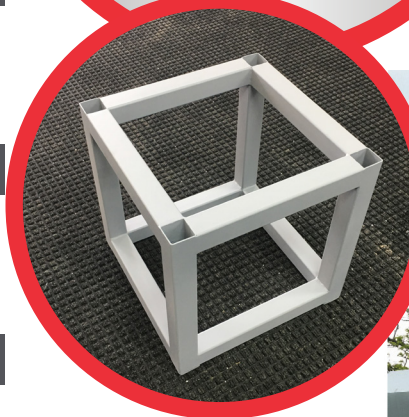

Smoker Grill Unit - 44 x 28 x 37

BBQ Unit (Lions/Crown Verity) - 44 x 28 x 37

18 x 18 Fire Table Frame - Warming Trends - 35 x 35 x 19

24 x 24 Fire Table Frame - Warming Trends - 41 x 41 x 19

Custom Frames/Foot - 37" Counter Height (No Raised Bar)

SMALL COMPONENT CABINETS

Length Extender

This frame is designed to lengthen the island
22"W x 28"D x 37"H

Double Drawer

This frame is designed to house a double drawer
22"W x 28"D x 37"H

Outdoor Fridge

This frame is designed to house an outdoor fridge
22"W x 28"D x 37"H

Trashbin

This frame is designed to house a trashbin
22"W x 28"D x 37"H

Double Drawer with Side Burner

This frame houses a double drawer and side burner
22"W x 28"D x 37"H

Smoker

This frame is designed to house a smoker
44"W x 28"D x 37"H

Pizza Oven

This frame is designed to house a wood burning pizza oven
32"W x 28"D x 81"H

Atlas
Custom
Frames

Frames with back-splash, raised plate rail, one piece multi cabinet frames & islands are all custom special orders.