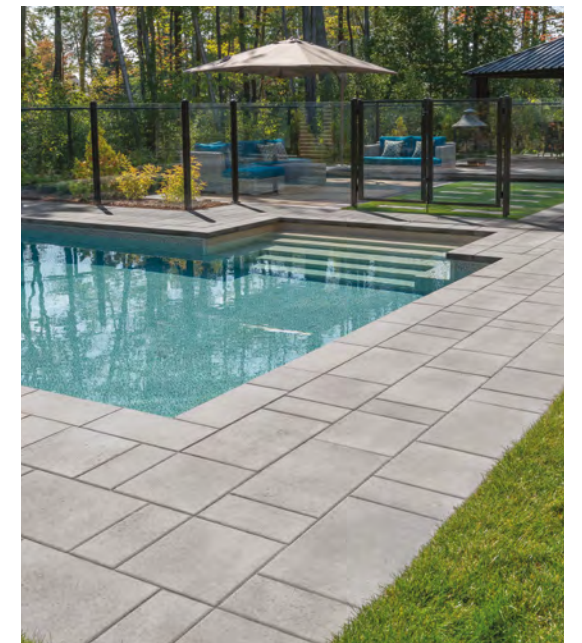

PROMA XL - ASH CHARCOAL