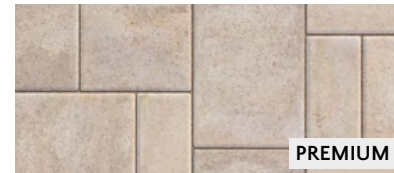

ASPEN

OKA BEIGE

▶ NEW COLOR

VIEW WITH THE RINOX EXP APP.

103.8 FT² PER SKID

A | 2 3/4" x 5 7/8" x 11 3/4"
70mm x 149mm x 299mm

B | 2 3/4" x 11 3/4" x 11 3/4"
70mm x 299mm x 299mm

C | 2 3/4" x 11 3/4" x 17 11/16"
70mm x 299mm x 449mm

INSTALLATION PATTERN

▶ MODULAR

▶ LINEAR

POLISHED OPTION AVAILABLE
SEE PAGE 98