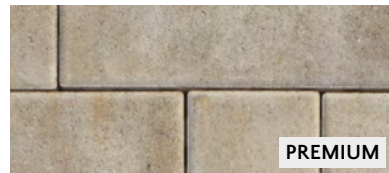

PROMA / PROMA XL

OKA BEIGE

VIEW WITH THE RINOX EXP APP.

85.33 FT² PER SKID

A | 3 9/16" x 8" x 16"
90mm x 203mm x 406mm

B | 3 9/16" x 16" x 16"
90mm x 406mm x 406mm

C | 3 9/16" x 16" x 24"
90mm x 406mm x 609mm

XL | 3 9/16" x 16" x 32"
90mm x 406mm x 812mm

INSTALLATION PATTERN

PROMA
MODULAR

PROMA / PROMA XL
LINEAR

POLISHED OPTION AVAILABLE
SEE PAGE 98