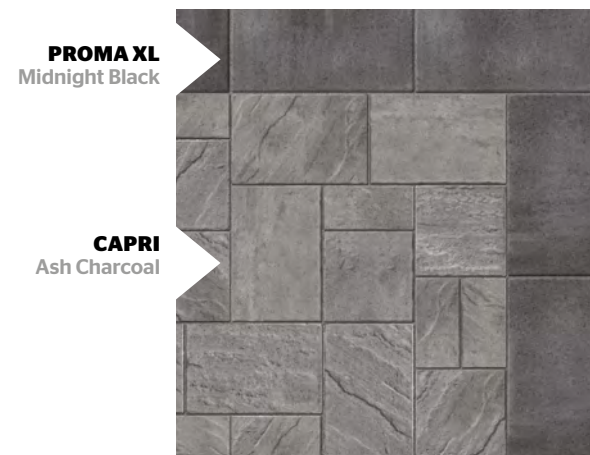

THE "LINK-A-LOC" INCLUDES 2 PIECES

90MM BORDERS

60MM BORDERS

70MM BORDERS

50MM BORDERS

70MM DOUBLE BORDERS