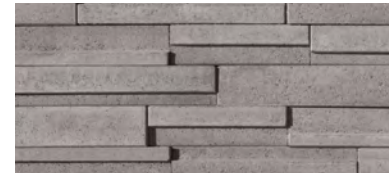

ASH CHARCOAL