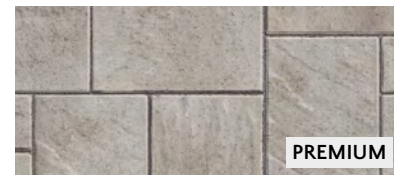

# CAPRI

OKA BEIGE

OKA BEIGE

ASH CHARCOAL

SKY GREY

VIEW WITH THE RINOX EXP APP.

106.6 FT<sup>2</sup> PER SKID

**A** | 2 3/8" x 8" x 16"  
60mm x 203mm x 406mm