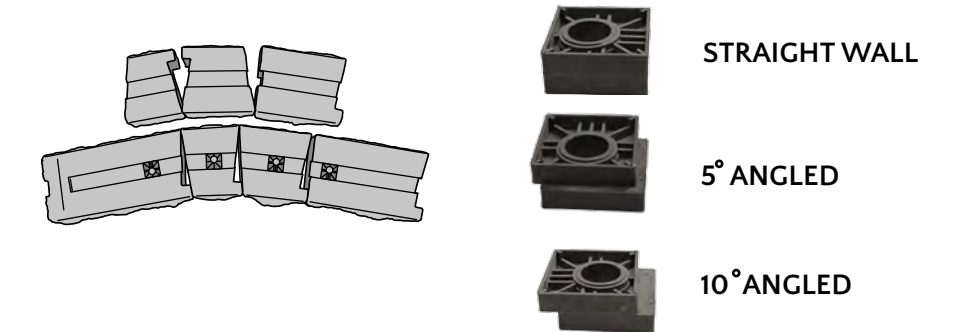

K-BLOC

DESIGNED SPECIFICALLY FOR THE ORA, RIO & SOLINO WALL

The K-Block is the perfect tool to help accelerate an installation that is both straight and efficient. Applicable to the Ora, Solino and Rio wall.