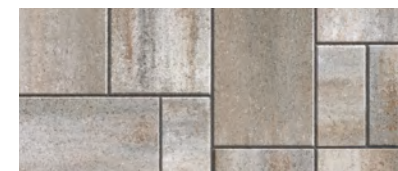

CANYON ▶ NEW COLOR

POLISHED OPTION AVAILABLE
SEE PAGE 98