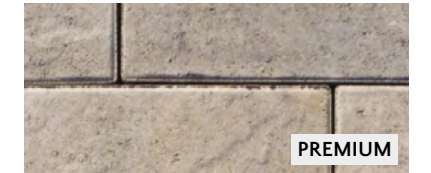

PERMEABLE PAVER

VENZA

VIEW WITH THE RINOX EXP APP.

103.6 FT² PER SKID

A | 2 3/4" x 5 7/8" x 1 3/4"
70mm x 149mm x 299mm

INSTALLATION PATTERN

LINEAR

HERRINGBONE

PERMEABLE PAVER

VISTA

SKY GREY

VIEW WITH THE RINOX EXP APP.

103.6 FT² PER SKID

A | 2 3/4" x 5 7/8" x 1 3/4"
70mm x 149mm x 299mm

INSTALLATION PATTERN

LINEAR

HERRINGBONE