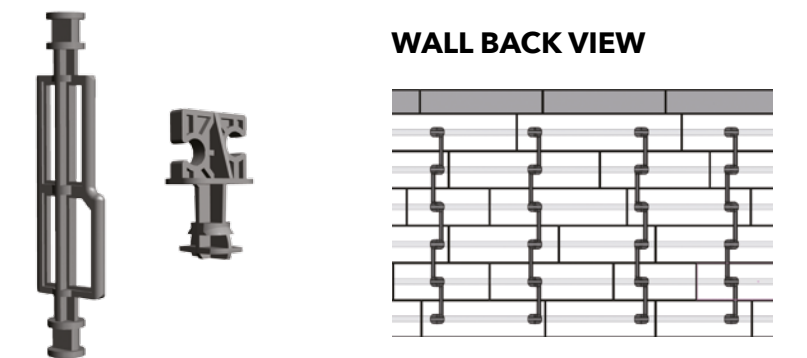

LINK-A-LOC

DESIGNED SPECIFICALLY FOR THE MONTI WALL

One of the most innovative stabilizing systems on the market, to ensure incomparable strength. The system, situated at the back of the wall, easily and securely links each piece together.

THE "LINK-A-LOC" INCLUDES 2 PIECES