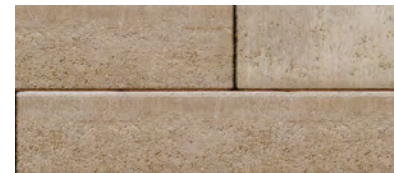

## SOLINO COPING

72 LIN.FT PER SKID

A | 3 9/16" x 12" x 18"  
90mm x 305mm x 457mm

\*SILVER WHITE ▶ NEW COLOR

OKA BEIGE

ASH CHARCOAL

SKY GREY

MIDNIGHT BLACK