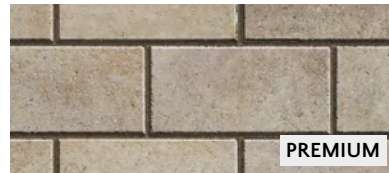

PERMEABLE PAVER

VENZA

OKA BEIGE

VIEW WITH THE RINOX EXP APP.

103.6 FT² PER SKID

A | 2 3/4" x 5 7/8" x 1 3/4"
70mm x 149mm x 299mm

INSTALLATION PATTERN

LINEAR

HERRINGBONE

PERMEABLE PAVER

VISTA

VIEW WITH THE RINOX EXP APP.

103.6 FT² PER SKID

A | 2 3/4" x 5 7/8" x 1 3/4"
70mm x 149mm x 299mm

INSTALLATION PATTERN

LINEAR

HERRINGBONE