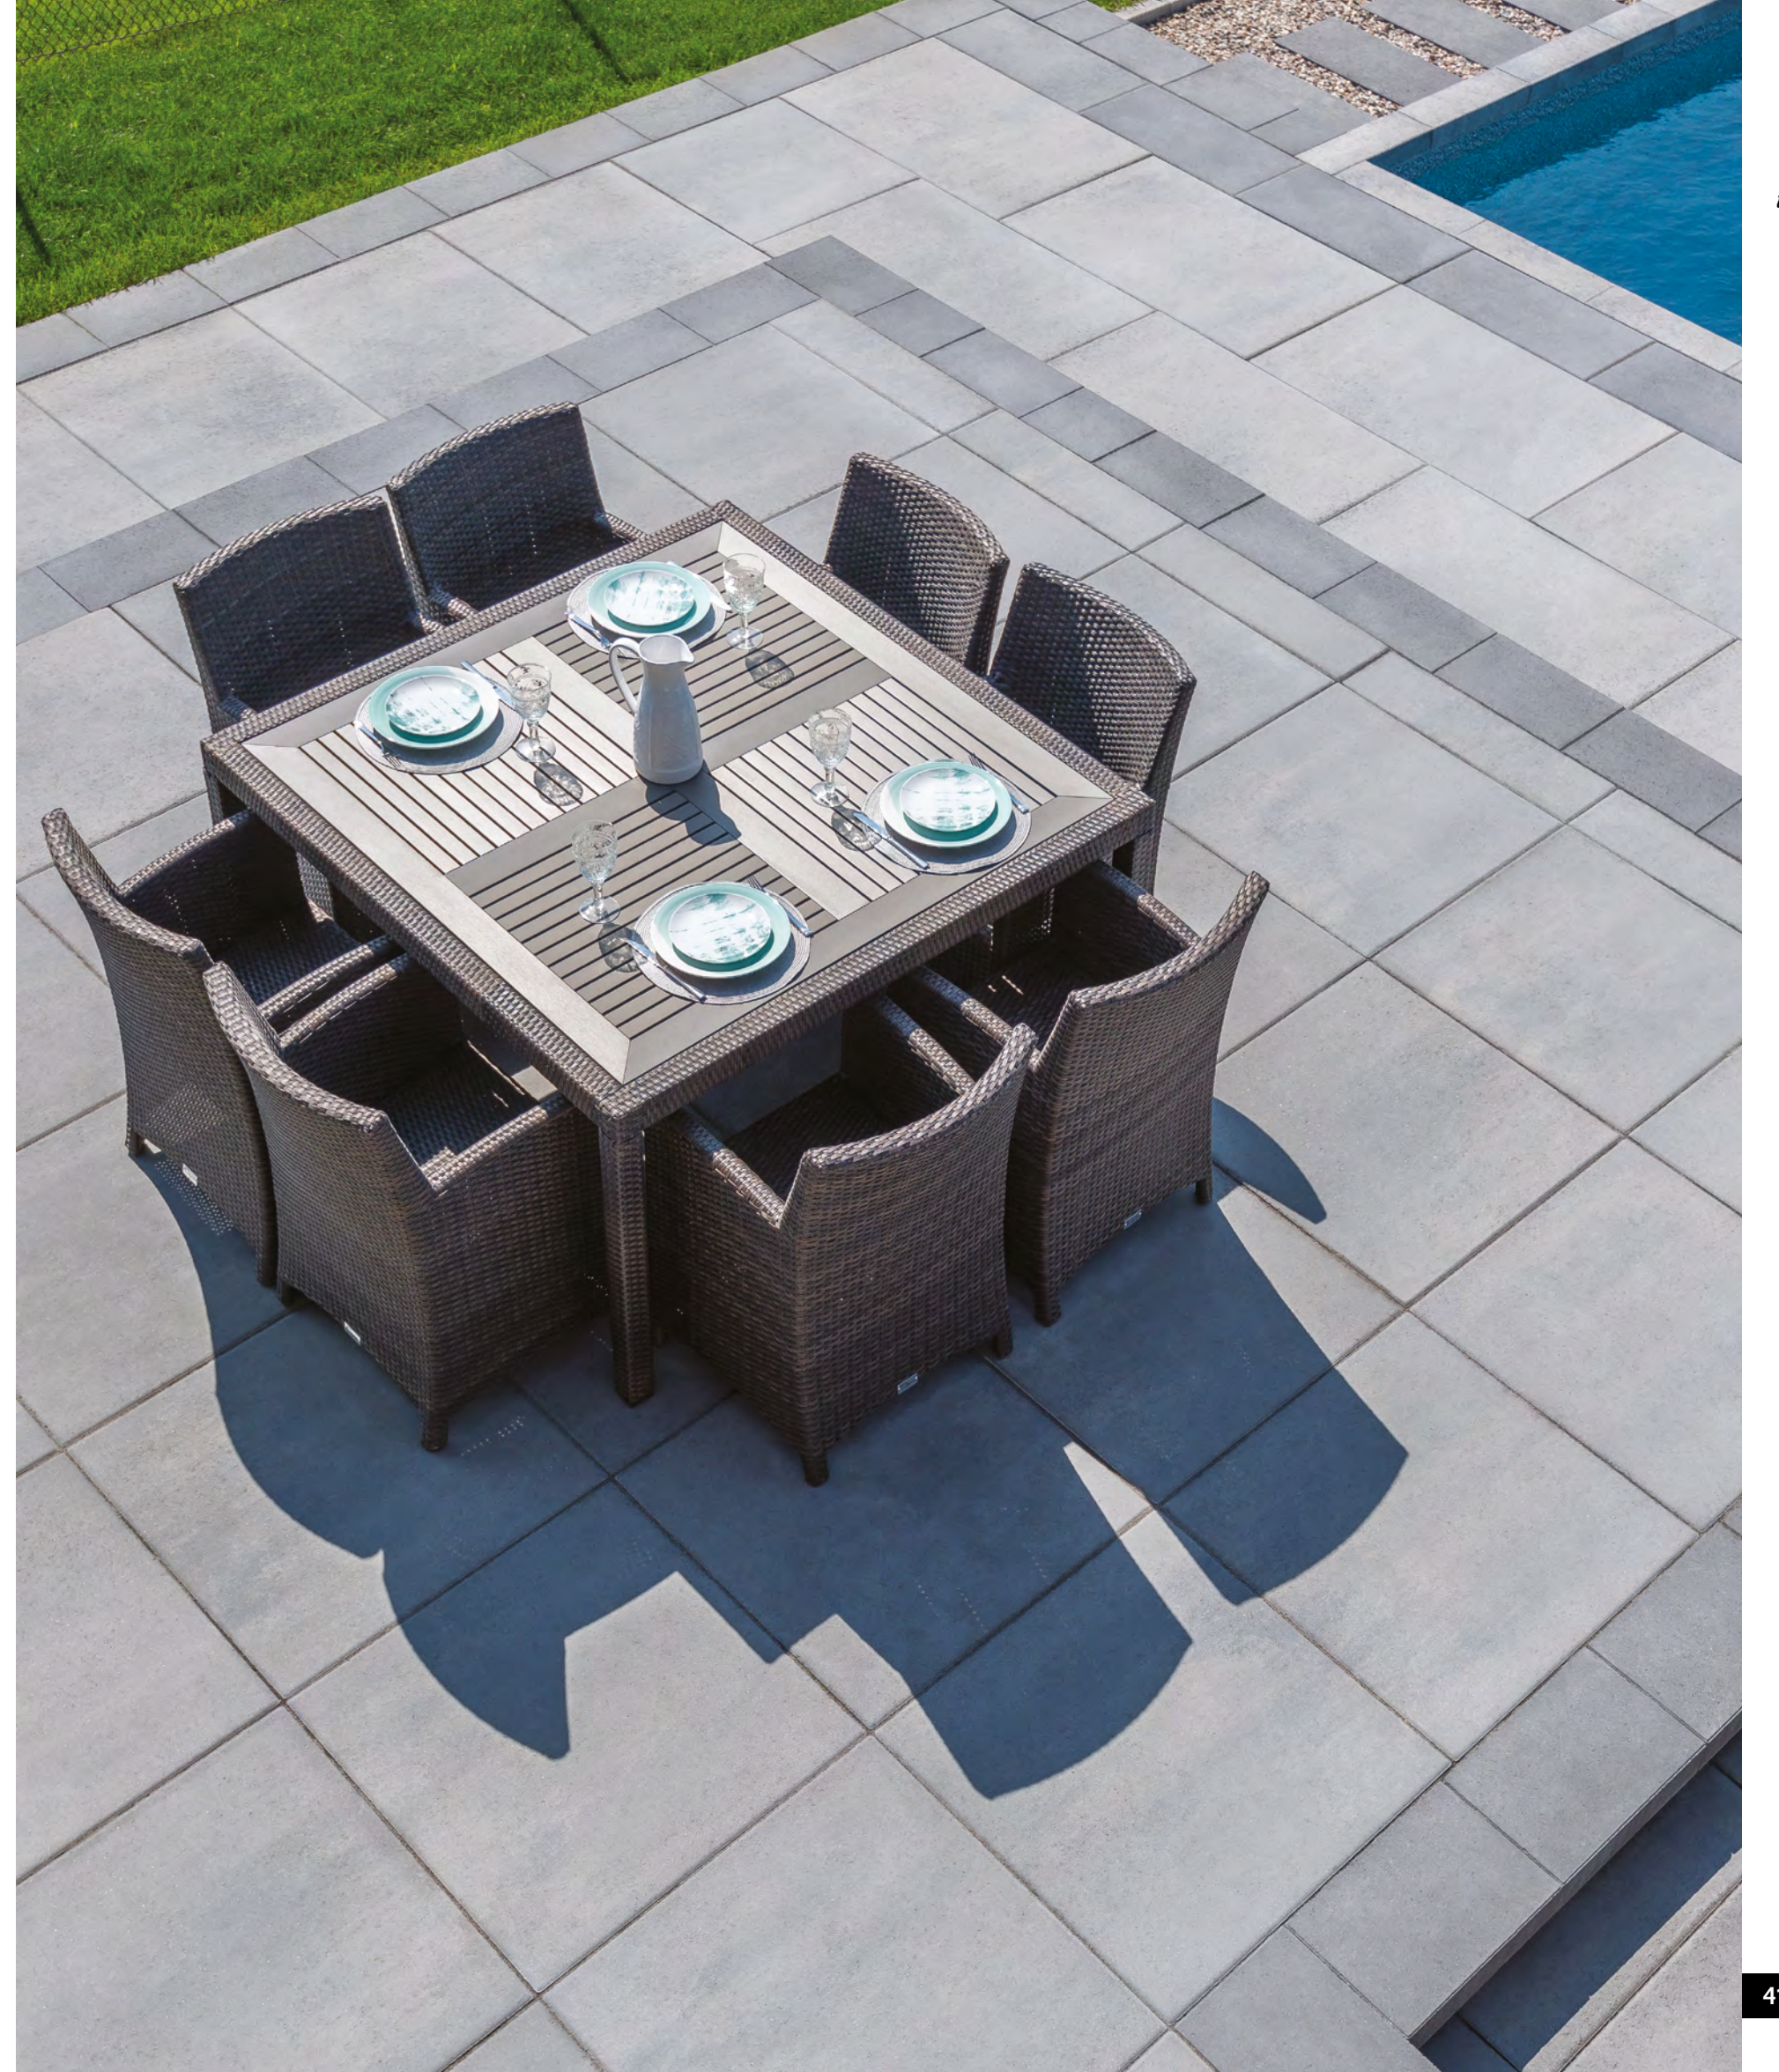

60MM
SLAB

PROMA QUADRA

PREMIUM

PREMIUM

PREMIUM

PREMIUM

VIEW WITH THE RINOX EXP APP.

85.2 FT² PER SKID

A | 2 3/8" x 32" x 32"
60mm x 812mm x 812mm

INSTALLATION PATTERN

LINEAR

POLISHED OPTION AVAILABLE
SEE PAGE 98