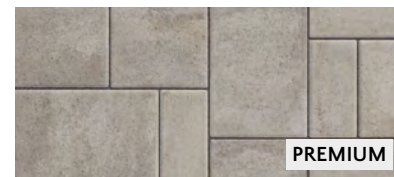

# ASPEN

SKY GREY

OKA BEIGE

ASH CHARCOAL

SKY GREY

CANYON

▶ NEW COLOR

VIEW WITH THE RINOX EXP APP.