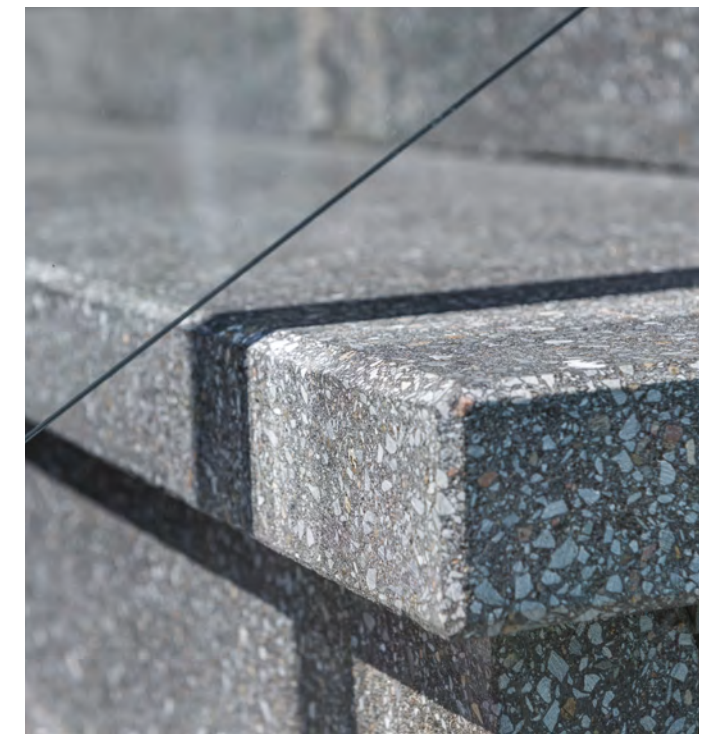

## Step & riser as border

PROMA- ASH CHARCOAL

Available with  
bevelled edges  
and/or  
polished option

**TIP :** The Prima step and riser can be used as a pool border or as a decorative border for your projects. Available with a bevelled edge for optimum security.