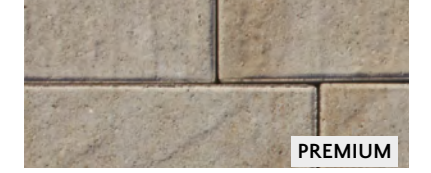

PERMEABLE PAVER

VENZA

VIEW WITH THE RINOX EXP APP.

103.6 FT² PER SKID

A | 2 3/4" x 5 7/8" x 1 3/4"
70mm x 149mm x 299mm

INSTALLATION PATTERN

LINEAR

HERRINGBONE

PERMEABLE PAVER

VISTA

OKA BEIGE

VIEW WITH THE RINOX EXP APP.

103.6 FT² PER SKID

A | 2 3/4" x 5 7/8" x 1 3/4"
70mm x 149mm x 299mm

INSTALLATION PATTERN

LINEAR

HERRINGBONE