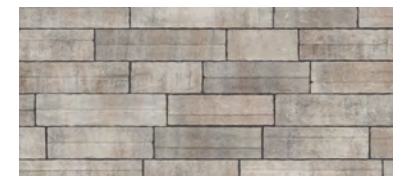

CANYON ▶ NEW COLOR

▶ VIEW WITH THE RINOX EXP APP.

16 FT² PER SKID

A | 5 1/8" x 9 7/16" x 12"
135mm x 240mm x 305mm

B | 5 1/8" x 9 7/16" x 14"
135mm x 240mm x 356mm

C | 5 1/8" x 9 7/16" x 16"
135mm x 240mm x 406mm

D | 5 1/8" x 9 7/16" x 18"
135mm x 240mm x 457mm

E | 5 1/8" x 9 7/16" x 20"
135mm x 240mm x 508mm

F | 5 1/8" x 9 7/16" x 22"
135mm x 240mm x 565mm

G | 5 1/8" x 9 7/16" x 24"
135mm x 240mm x 609mm