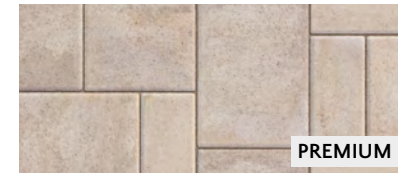

SILVER WHITE