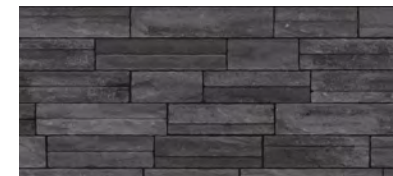

MIDNIGHT BLACK