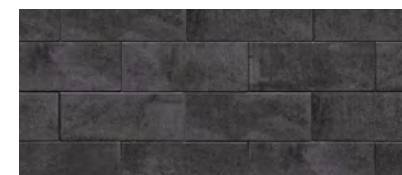

MIDNIGHT BLACK