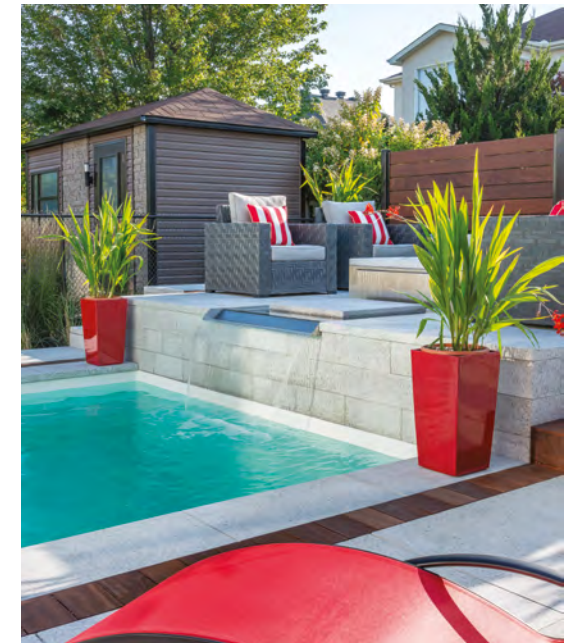

ORA - SILVER WHITE