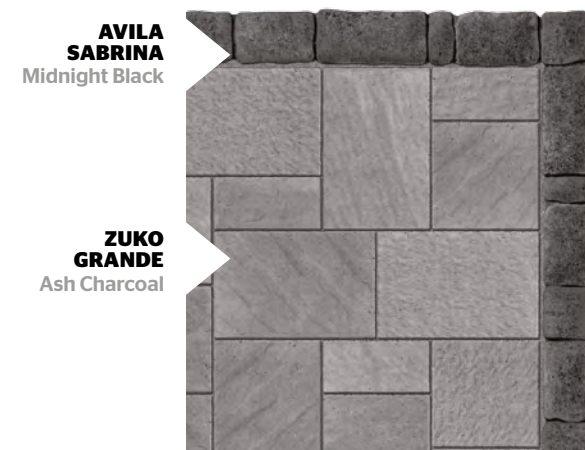

THE "LINK-A-LOC" INCLUDES 2 PIECES

90MM BORDERS

60MM BORDERS

70MM BORDERS

50MM BORDERS

70MM DOUBLE BORDERS