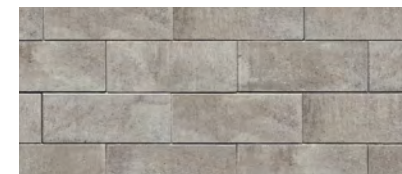

ORA

SKY GREY

VIEW WITH THE RINOX EXP APP.

28.5 FT² PER SKID EACH PIECE IS DOUBLE-SIDED

A | 7 1/8" x 9 1/16" x 18 1/8"
180mm x 230mm x 460mm

CORNER | 7 1/8" x 9 1/16" x 18 1/8"
180mm x 230mm x 460mm

K-BLOC } DESIGNED SPECIFICALLY FOR THE ORA, RIO & SOLINO WALL

STABILIZATION SYSTEM - SEE PAGE 99

POLISHED OPTION AVAILABLE
SEE PAGE 98