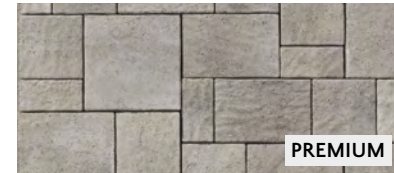

# ZUKO GRANDE

ASH CHARCOAL

OKA BEIGE

ASH CHARCOAL

SKY GREY

MIDNIGHT BLACK

CANYON ▶ NEW COLOR

PREMIUM