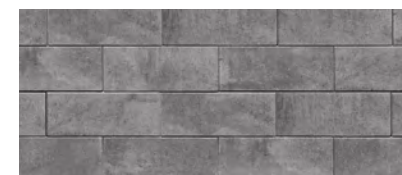

ASH CHARCOAL