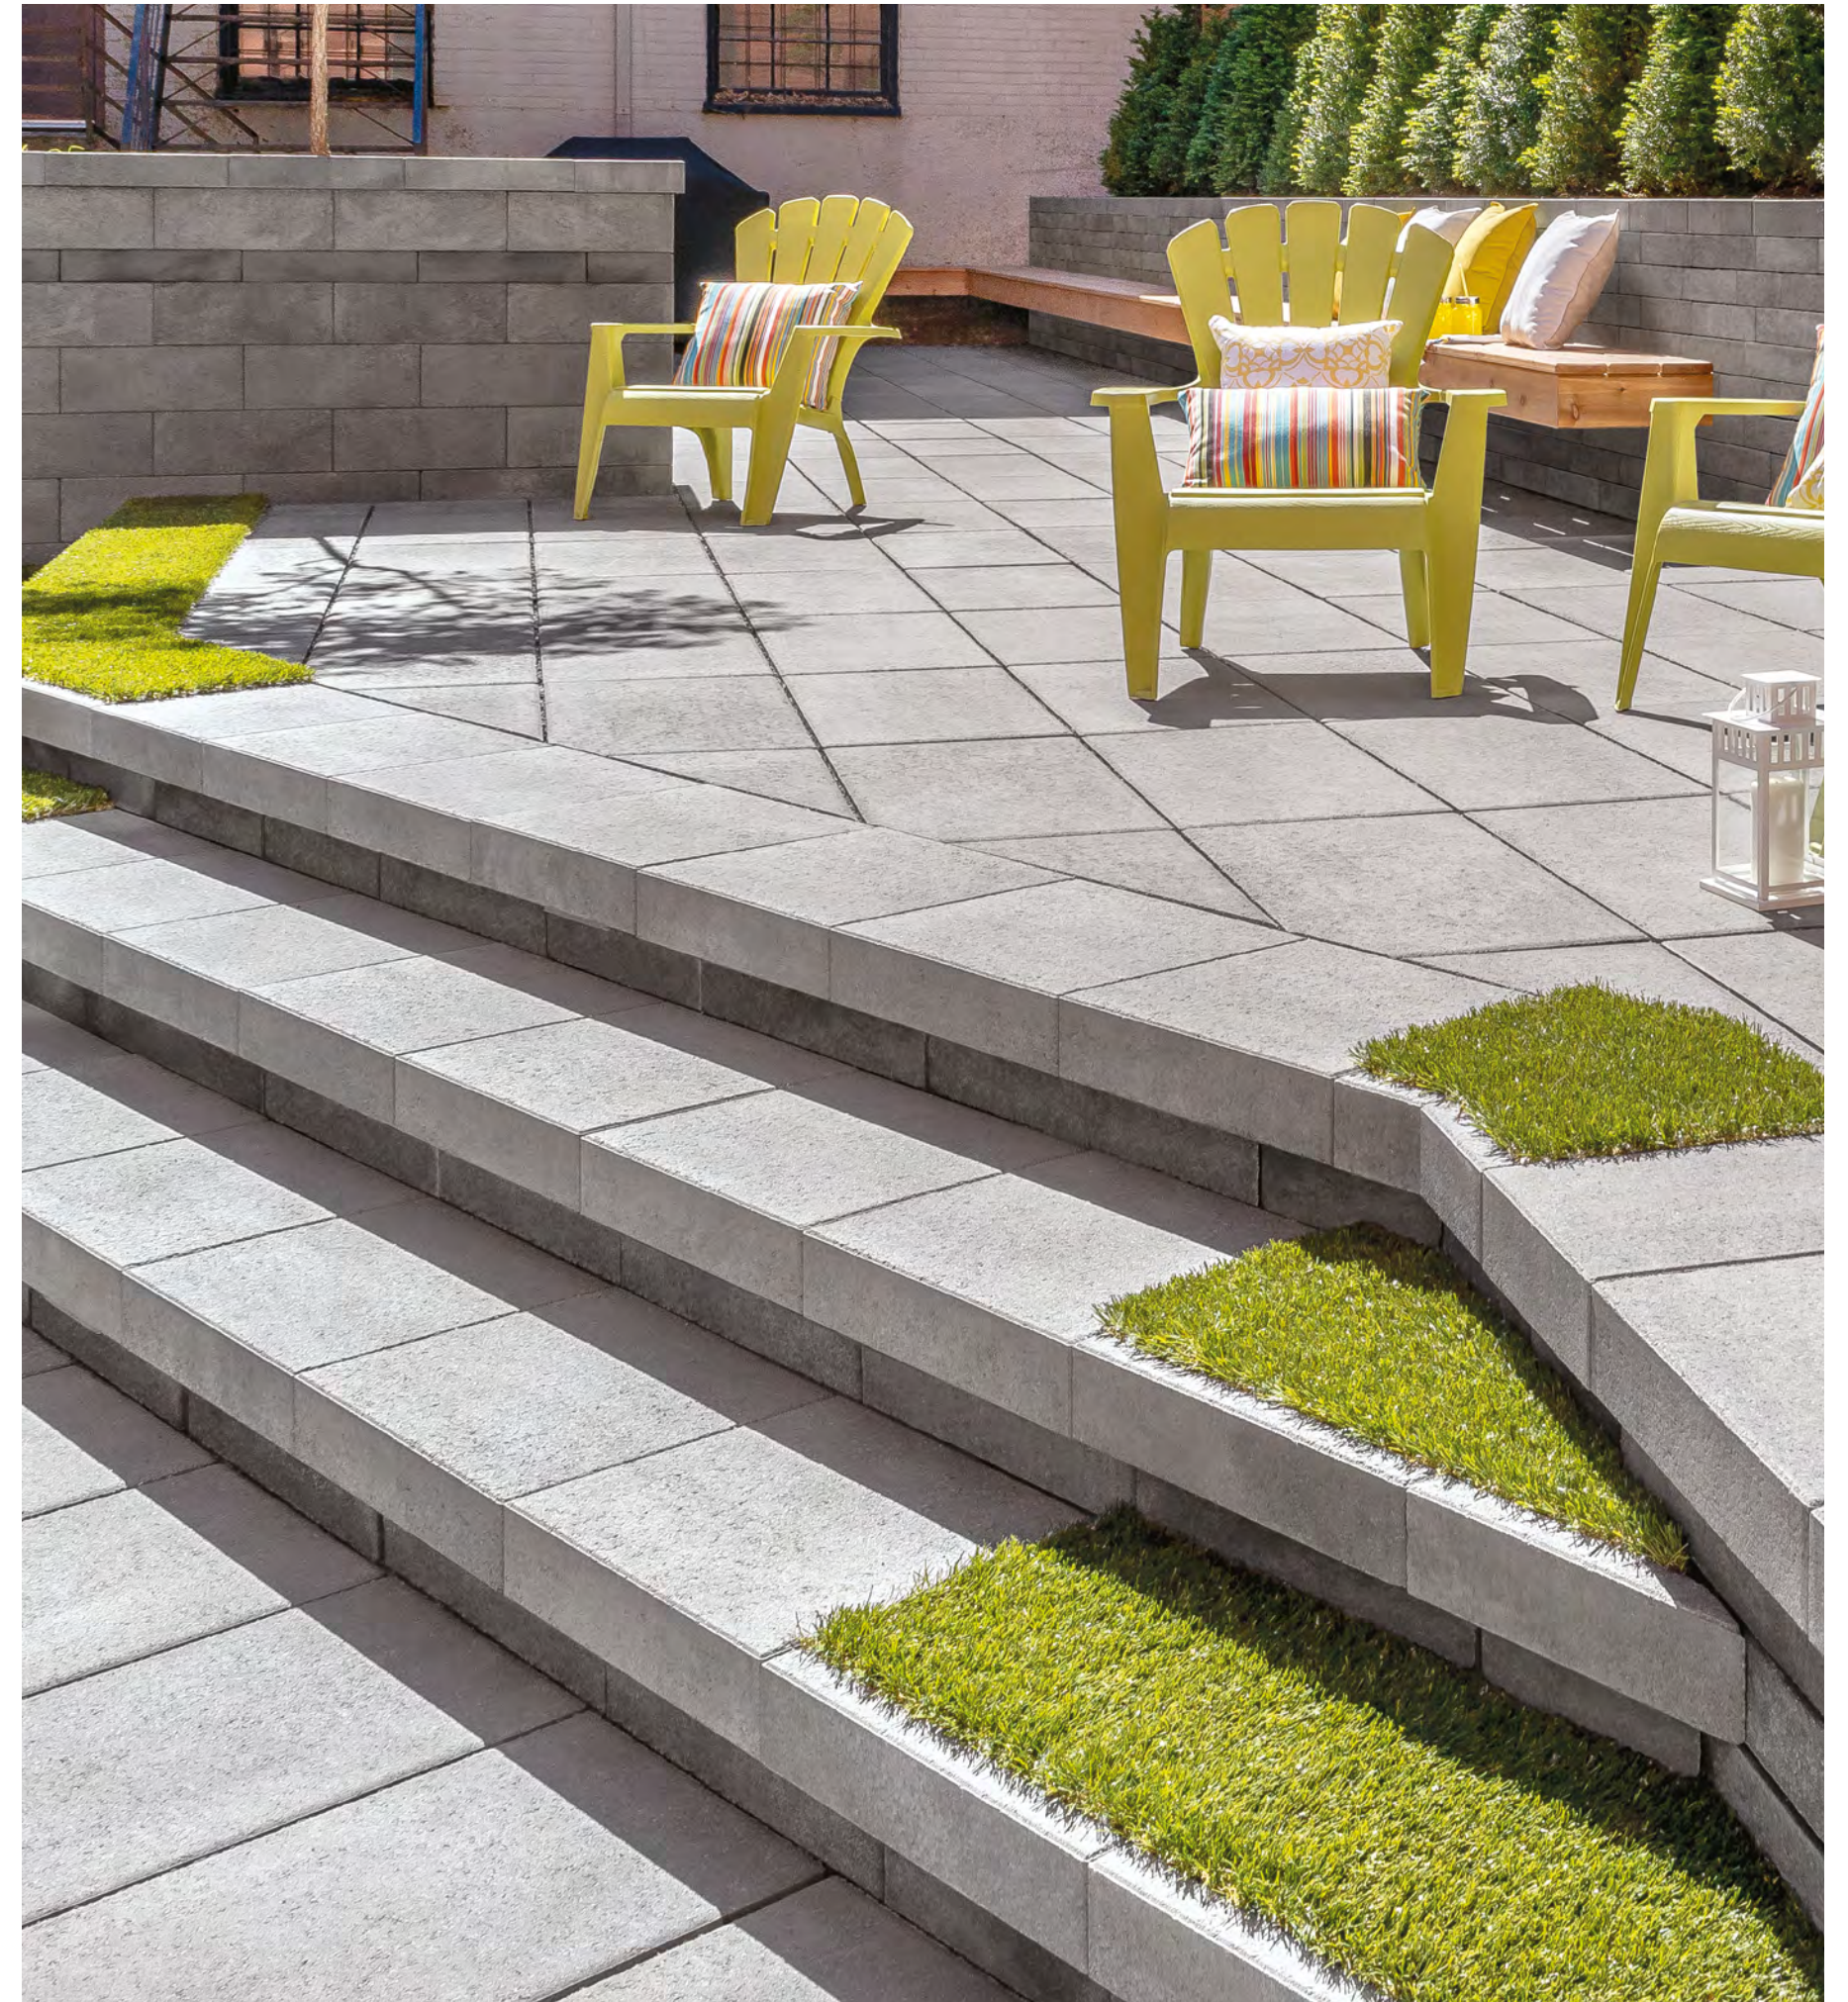

SOLINO - ASH CHARCOAL