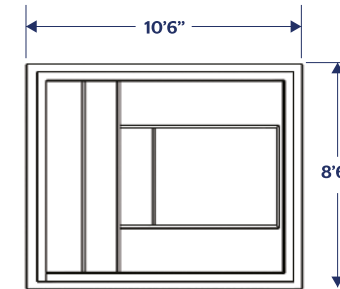

AQUARINO 810
8 X 10