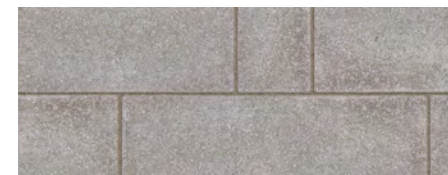

### POLISHED OPTION AVAILABLE FOR PAVERS, SLABS AND WALLS

ASPEN / LEGNO / LEGNO GRANDE / ORA / PROMA / PROMA XL / PROMA QUADRA / PROMA 3XL

OKA BEIGE

ASH CHARCOAL

MIDNIGHT BLACK

SILVER WHITE

OTHER COLORS AVAILABLE UPON REQUEST