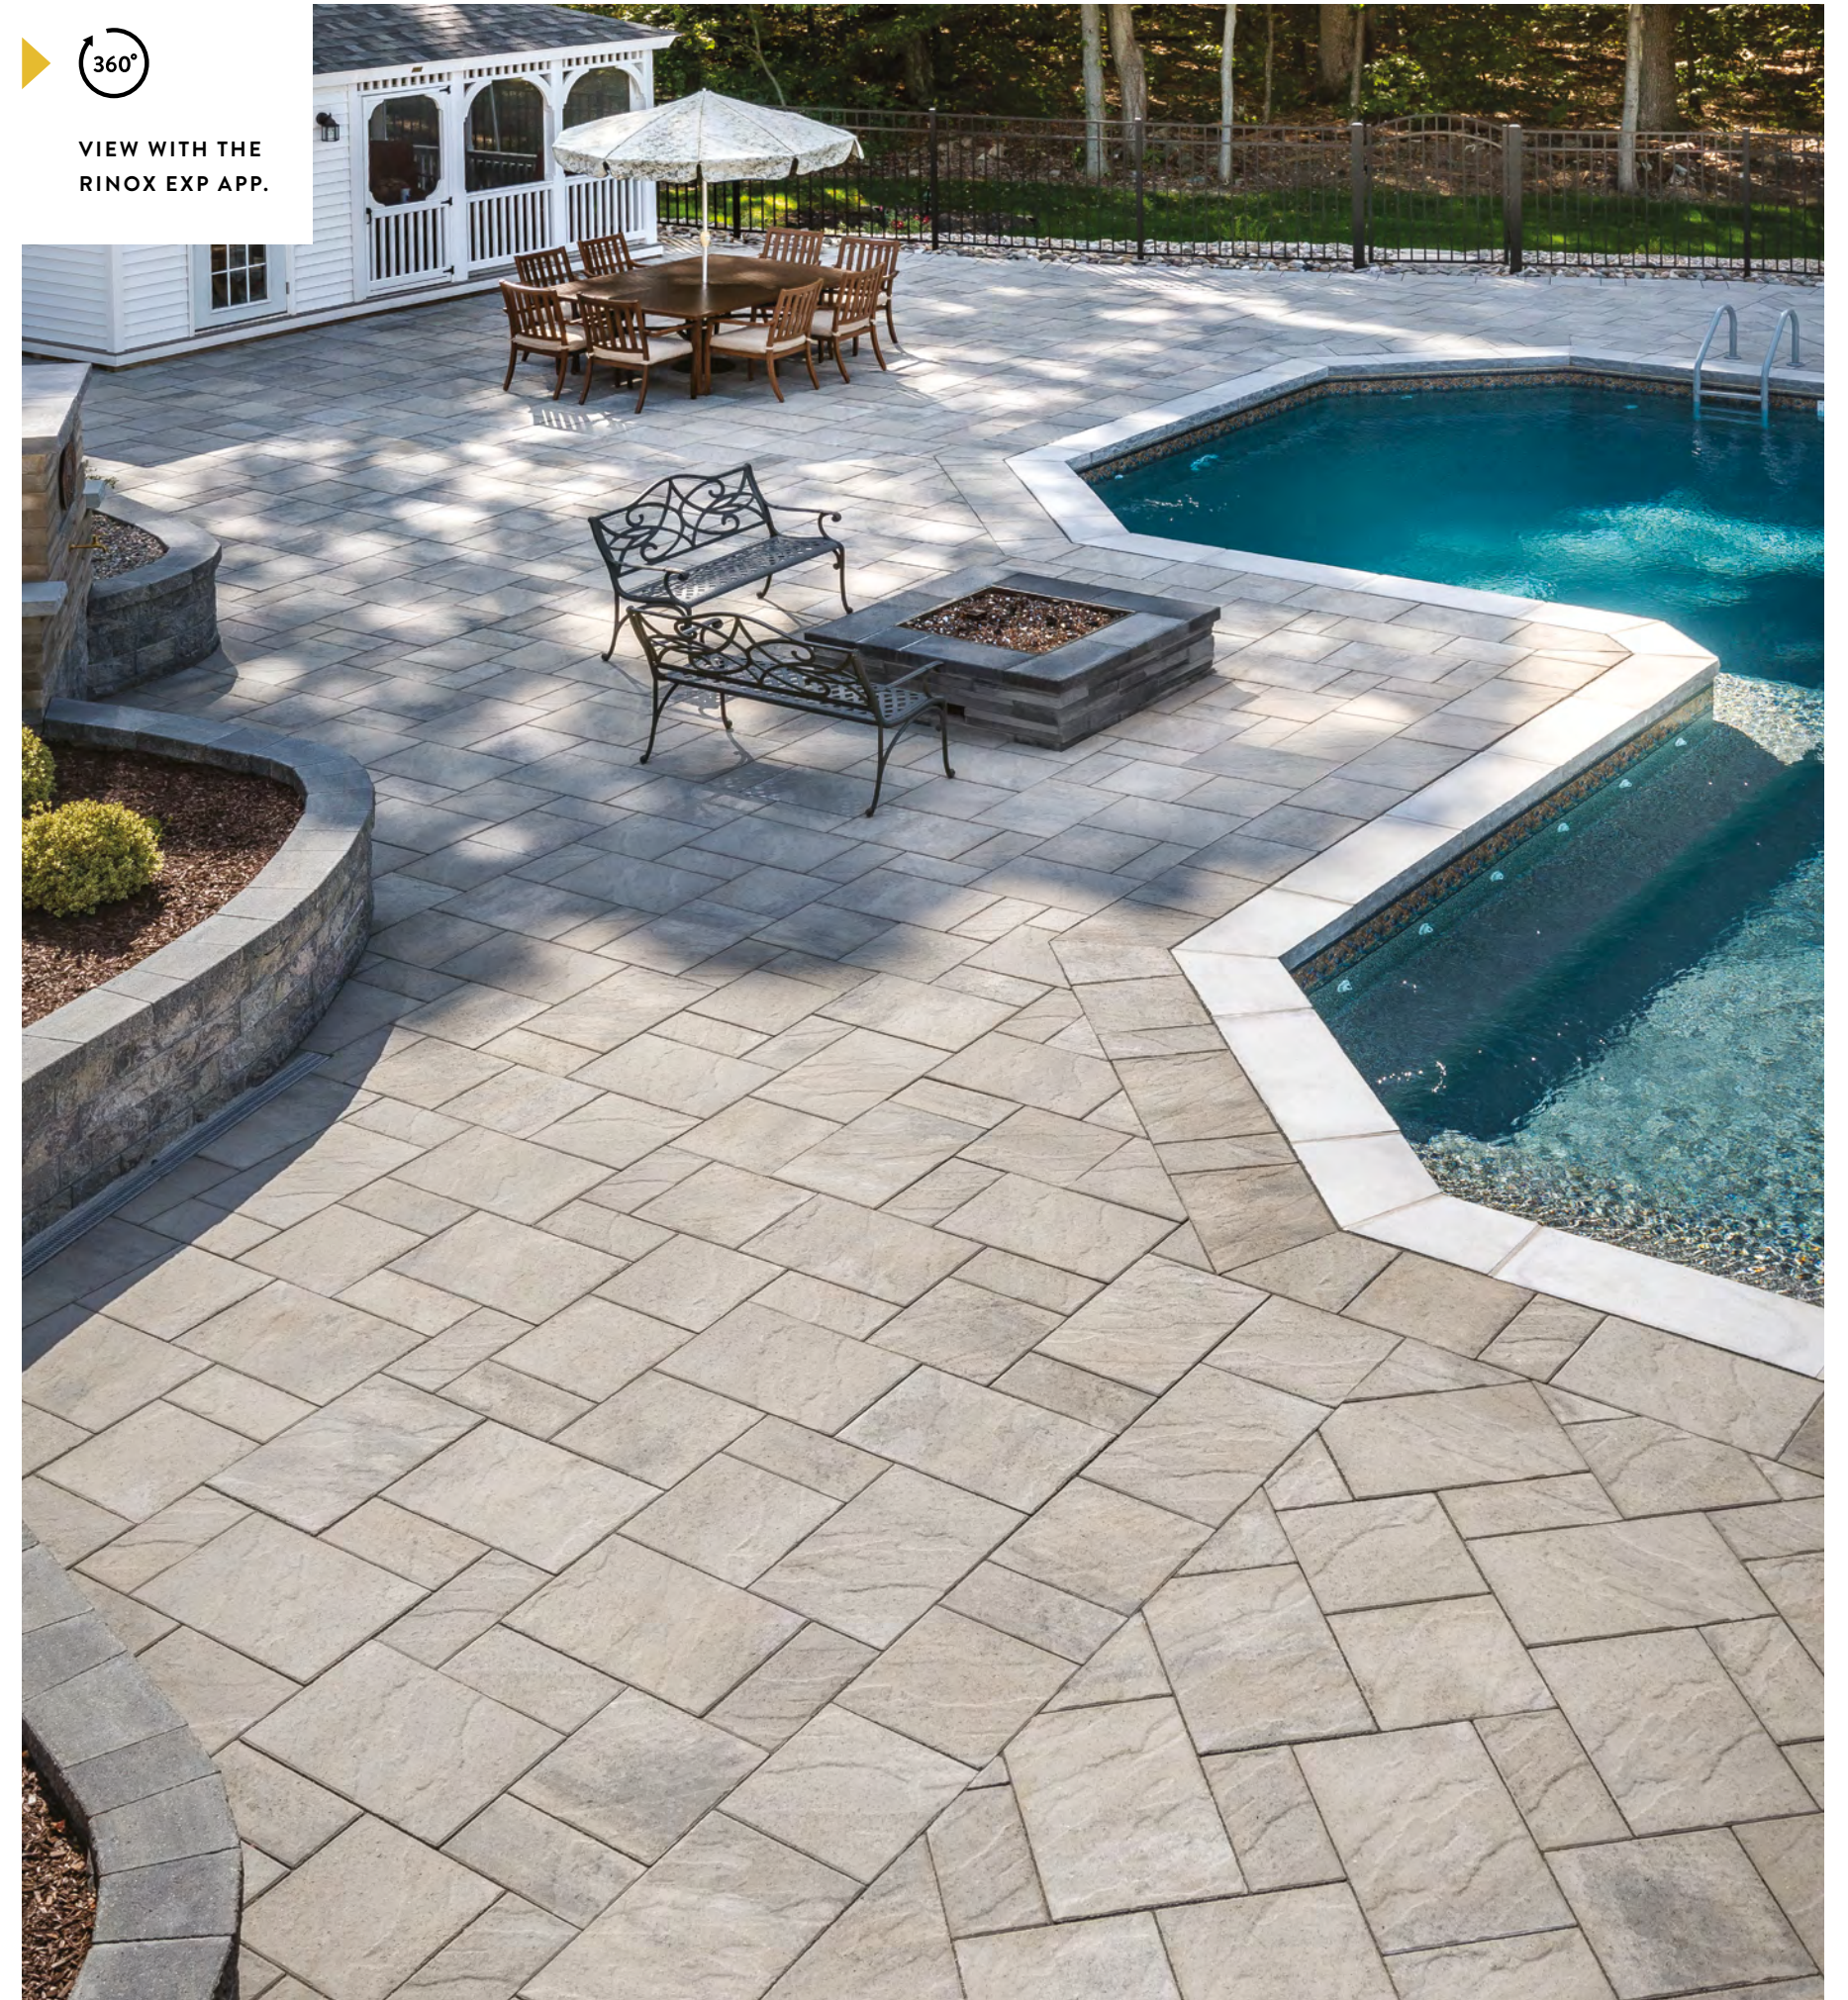

VIEW WITH THE RINOX EXP APP.

106.6 FT² PER SKID

A | 2 3/8" x 8" x 16"
60mm x 203mm x 406mm

B | 2 3/8" x 16" x 16"
60mm x 406mm x 406mm

C | 2 3/8" x 16" x 24"
60mm x 406mm x 609mm

INSTALLATION PATTERN

MODULAR

LINEAR

360°

VIEW WITH THE
RINOX EXP APP.

CAPRI - SKY GREY