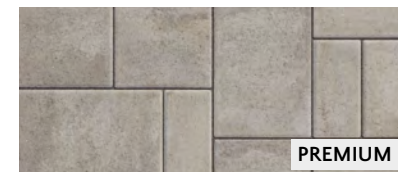

## INSTALLATION PATTERN

MODULAR

LINEAR

SILVER WHITE

OKA BEIGE

ASH CHARCOAL

MIST ▶ NEW COLOR

CANYON ▶ NEW COLOR