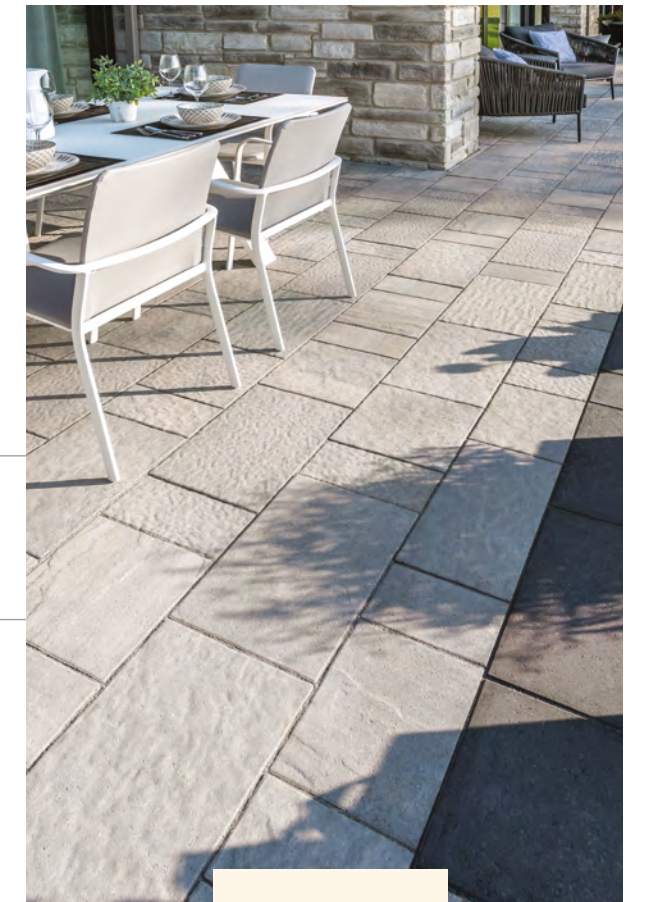

Pavers

70mm

These versatile pavers are practical, durable and offer a variety of installation possibilities. 70mm pavers will seamlessly adapt to your outdoor space.

Linear or modular...

Straight lines or irregular ones? Are you wondering which look to adopt for the alignment of your pavers and slabs? There's no wrong answer. It depends on the design concept and your personal preferences.

Rinox offers many different pavers or slabs that allow for either linear or modular installation. In general, a linear installation is often associated to the modern and refined look. On the other hand, a modular installation is more universal, adapting well to all styles. That being said, it is often seen that both installation techniques are used within the same project.

[VIEW WITH THE RINOX EXP APP.](#)

LINEAR