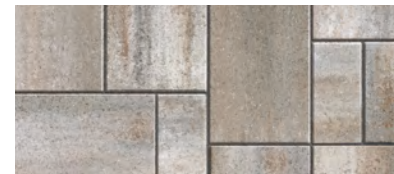

# ASPEN

SKY GREY

OKA BEIGE

ASH CHARCOAL

SKY GREY

CANYON

▶ NEW COLOR

VIEW WITH THE RINOX EXP APP.