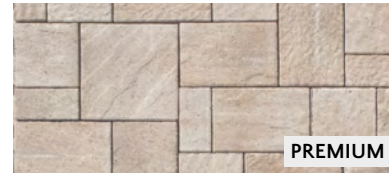

PREMIUM

OKA BEIGE