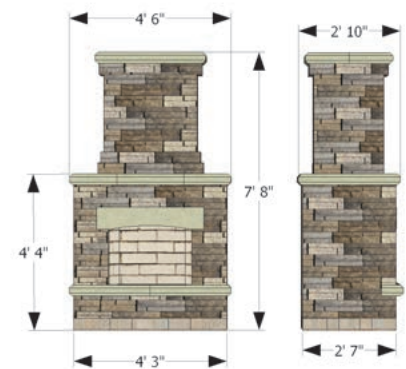

BORDEAUX FIREPLACE

Capping

BORDEAUX WOOD BOXES