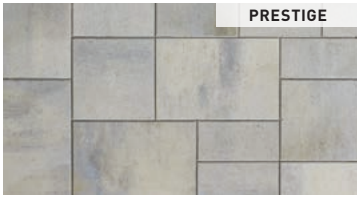

## MELVILLE® 50 SLABS

Range Margaux Beige

Range Scandina Grey

Rockland Black<sup>(1)</sup>

Range Savannah Beige<sup>(1)</sup>

Range Newport Grey

MELVILLE 50 SLABS, Range Scandina Grey