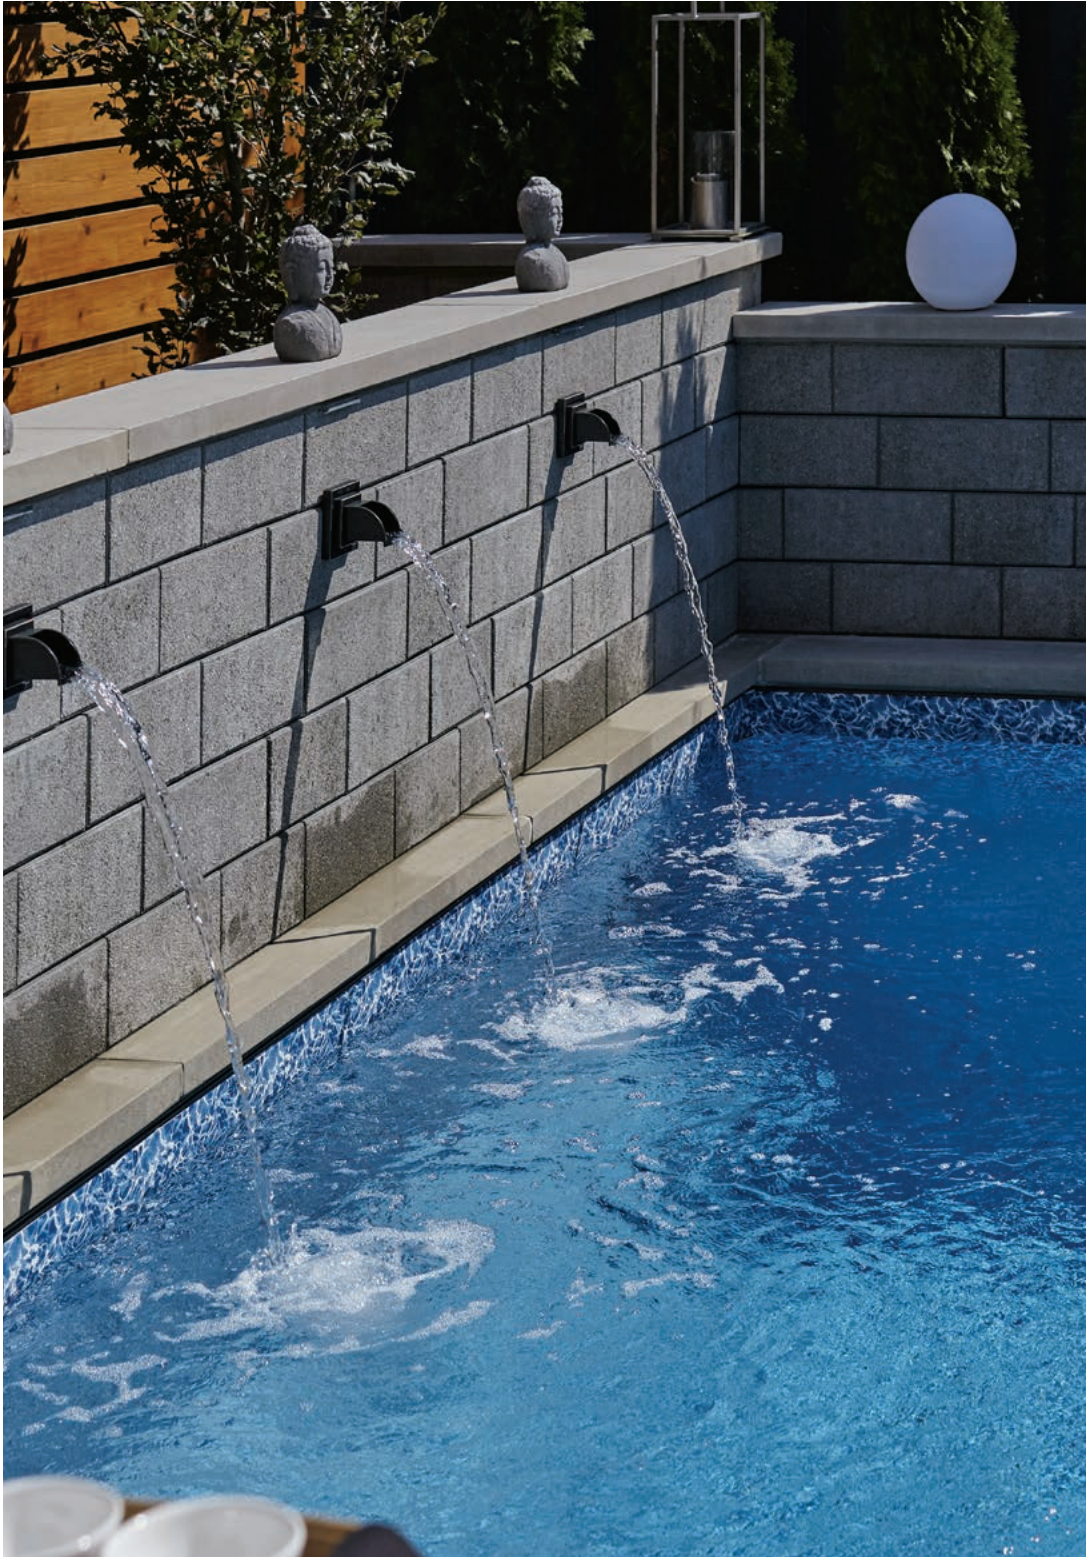

LEXA® TANDEM® WALL

LEXA TANDEM WALL, Sterling Grey