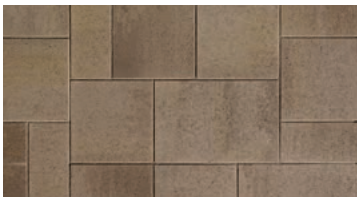

## MELVILLE® 50 SLABS

Range Margaux Beige

Range Scandina Grey

Rockland Black<sup>(1)</sup>

Range Savannah Beige<sup>(1)</sup>

Range Newport Grey

MELVILLE 50 SLABS, Range Scandina Grey