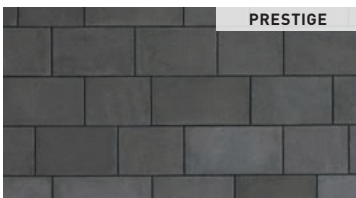

Rockland Black