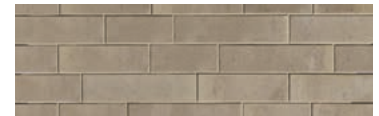

Range Savannah Beige⁽¹⁾

UNITS

MELVILLE PLANK SLIM PAVERS

Units A, B and C
80 mm × 127 mm × 300 mm to 500 mm
3 1/8" × 5" × 11 13/16" to 19 11/16"
(Sold separately)

⁽¹⁾While supplies last

MELVILLE PLANK LARGE PAVERS

Units A, B and C
80 mm × 190 mm × 300 mm to 500 mm
3 1/8" × 7 1/2" × 11 13/16" to 19 11/16"
(Sold separately)

⁽¹⁾While supplies last

Visit permacon.ca to find all dimensions.