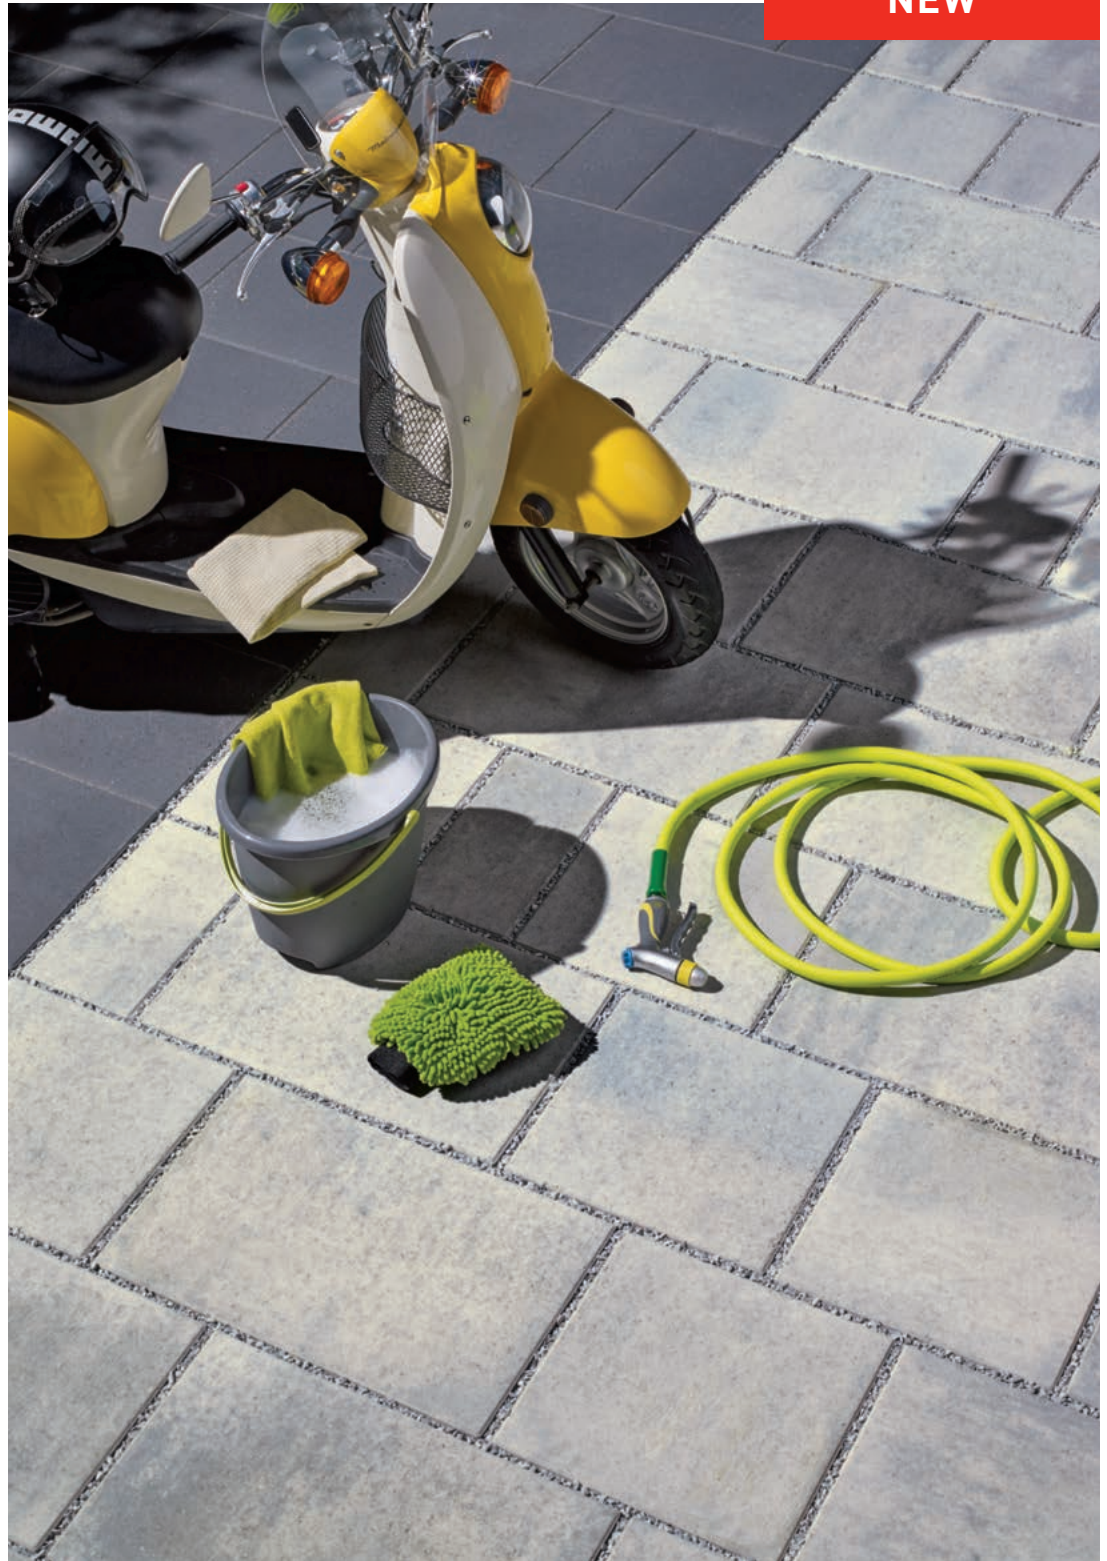

## MELVILLE® AQUA PAVERS

Range Scandina Grey

Range Amber Beige

Range Newport Grey

**NEW**