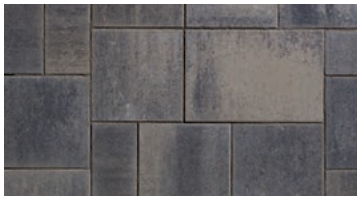

## MELVILLE® AQUA PAVERS

Range Scandina Grey

Range Amber Beige

Range Newport Grey

**NEW**