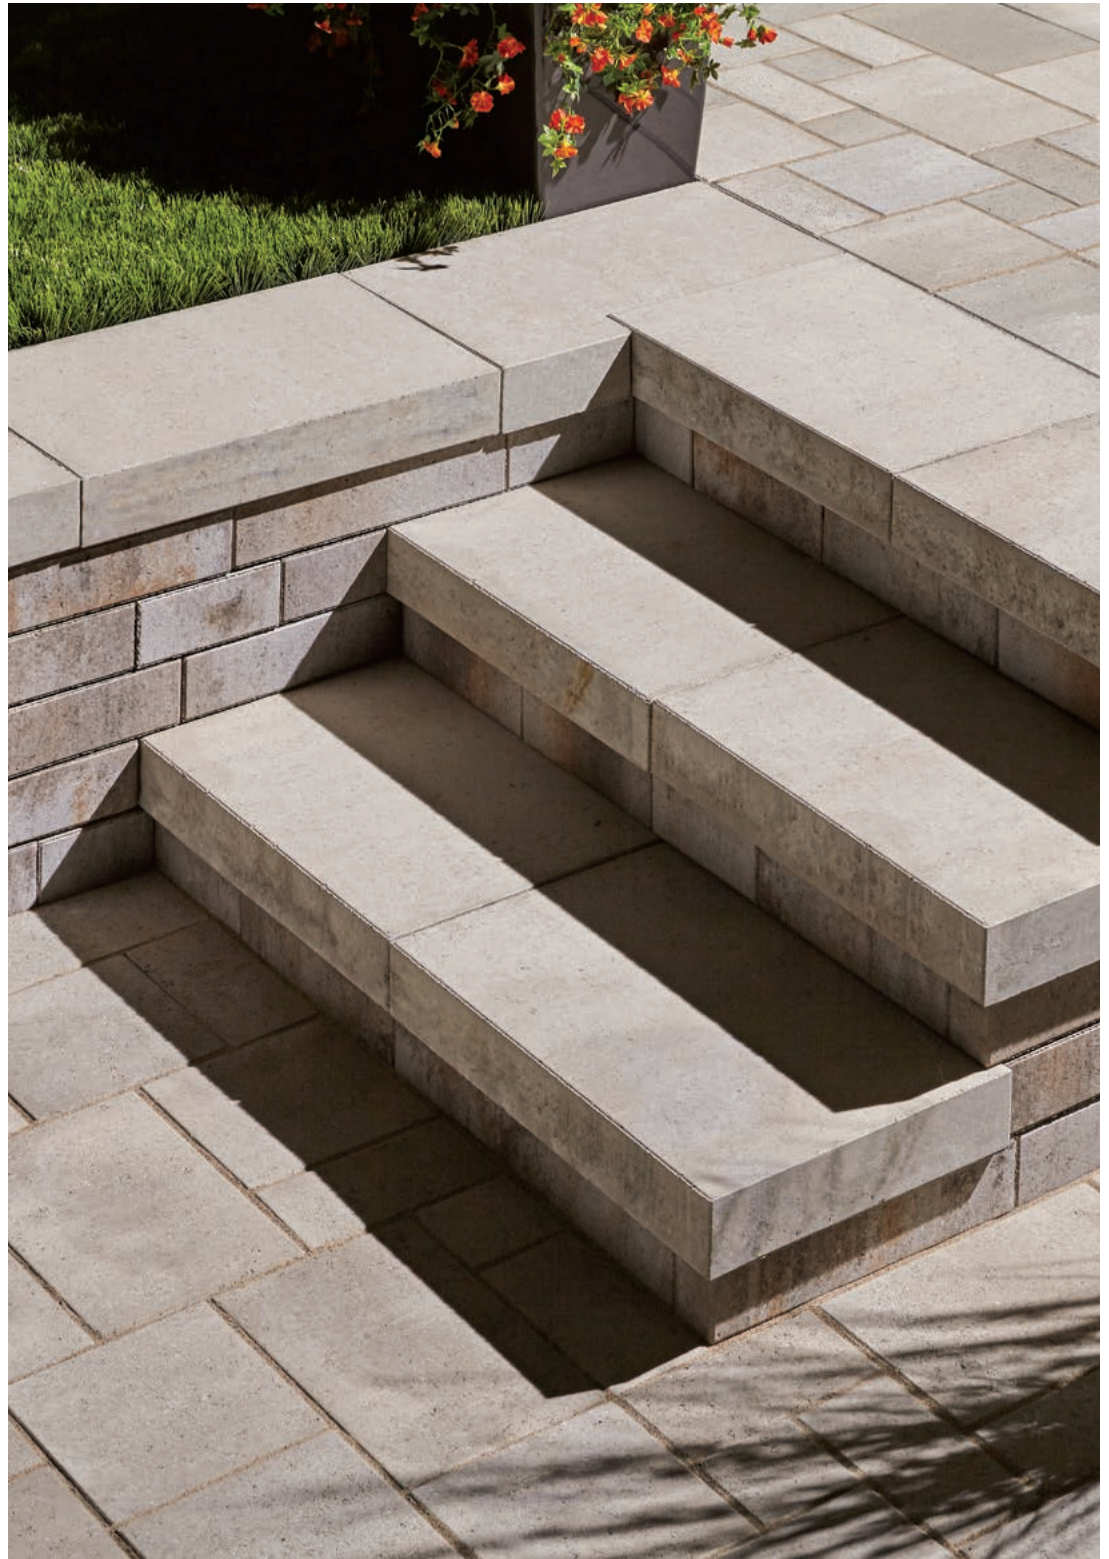

MELVILLE® TANDEM® STEPS

UNITS

MELVILLE TANDEM 60 STEPS

60 mm x 400 mm x 600 mm
2 3/8" x 15 3/4" x 23 5/8"
(Sold separately)

⁽¹⁾ White supplies last

MELVILLE TANDEM 90 STEPS

90 mm x 400 mm x 600 mm
3 9/16" x 15 3/4" x 23 5/8"
(Sold separately)

⁽²⁾ White supplies last

MELVILLE TANDEM 90 STEPS, Range Amber Beige
MELVILLE TANDEM WALL, Range Margaux Beige – p 94