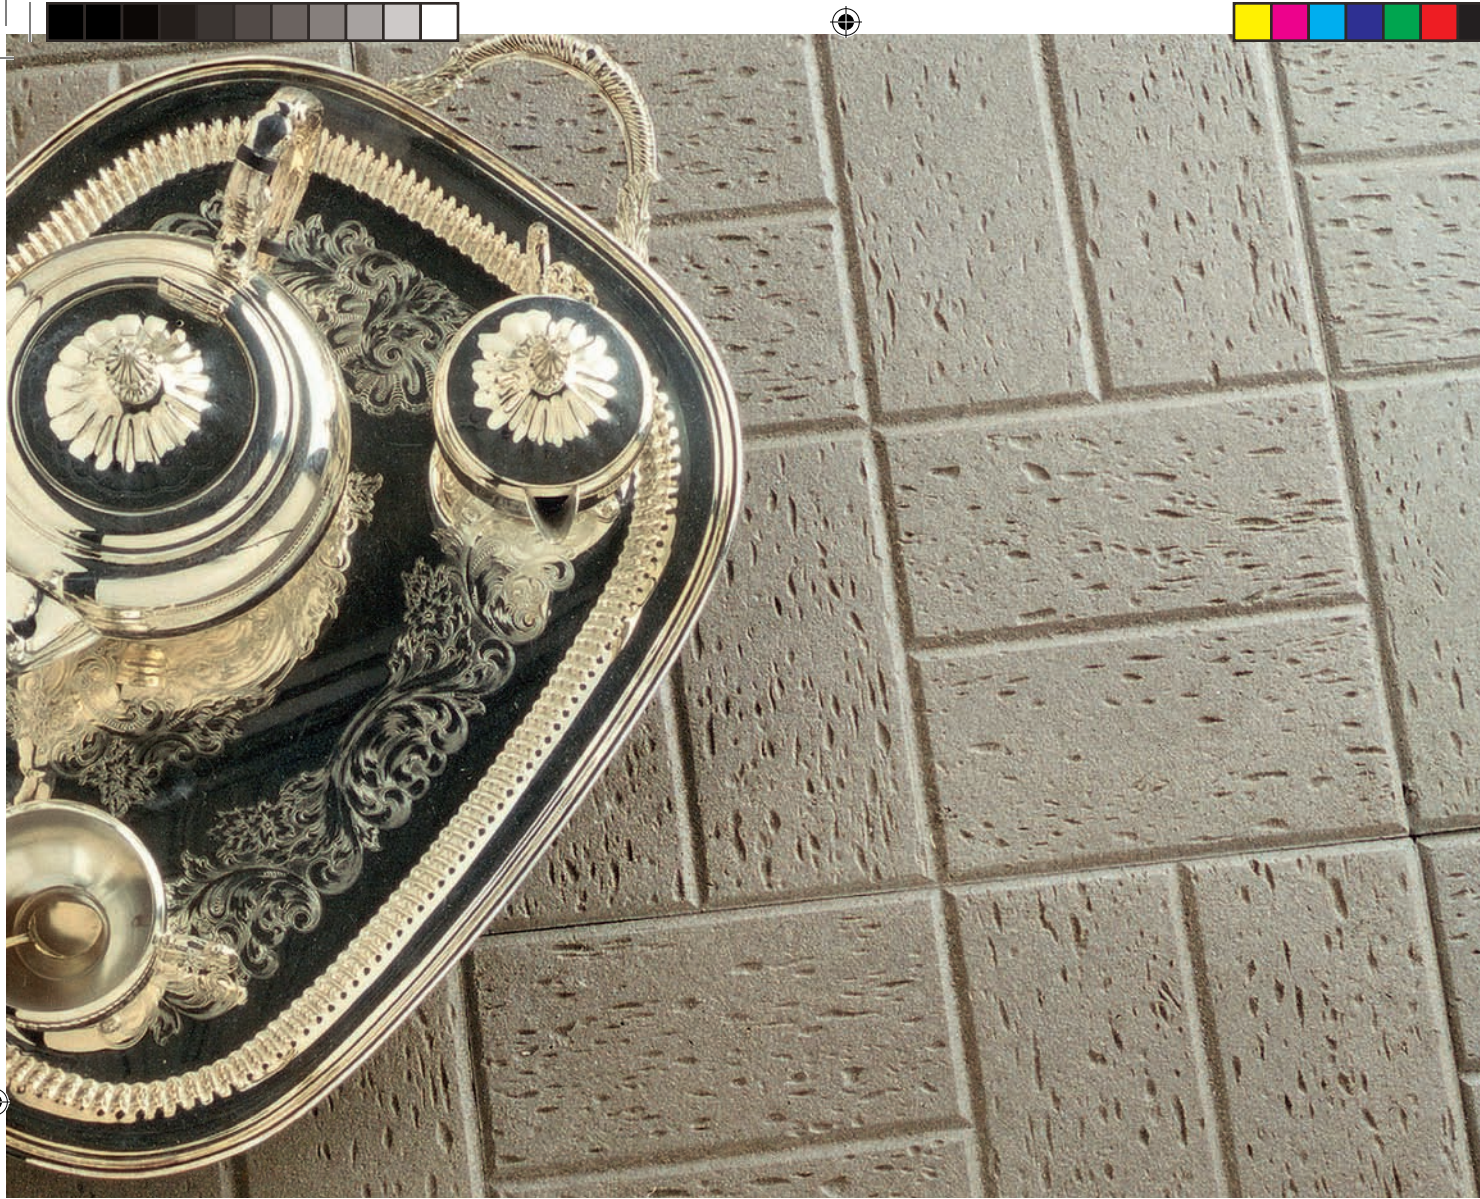

PATIO BRICK EMBOSSED — NATURAL