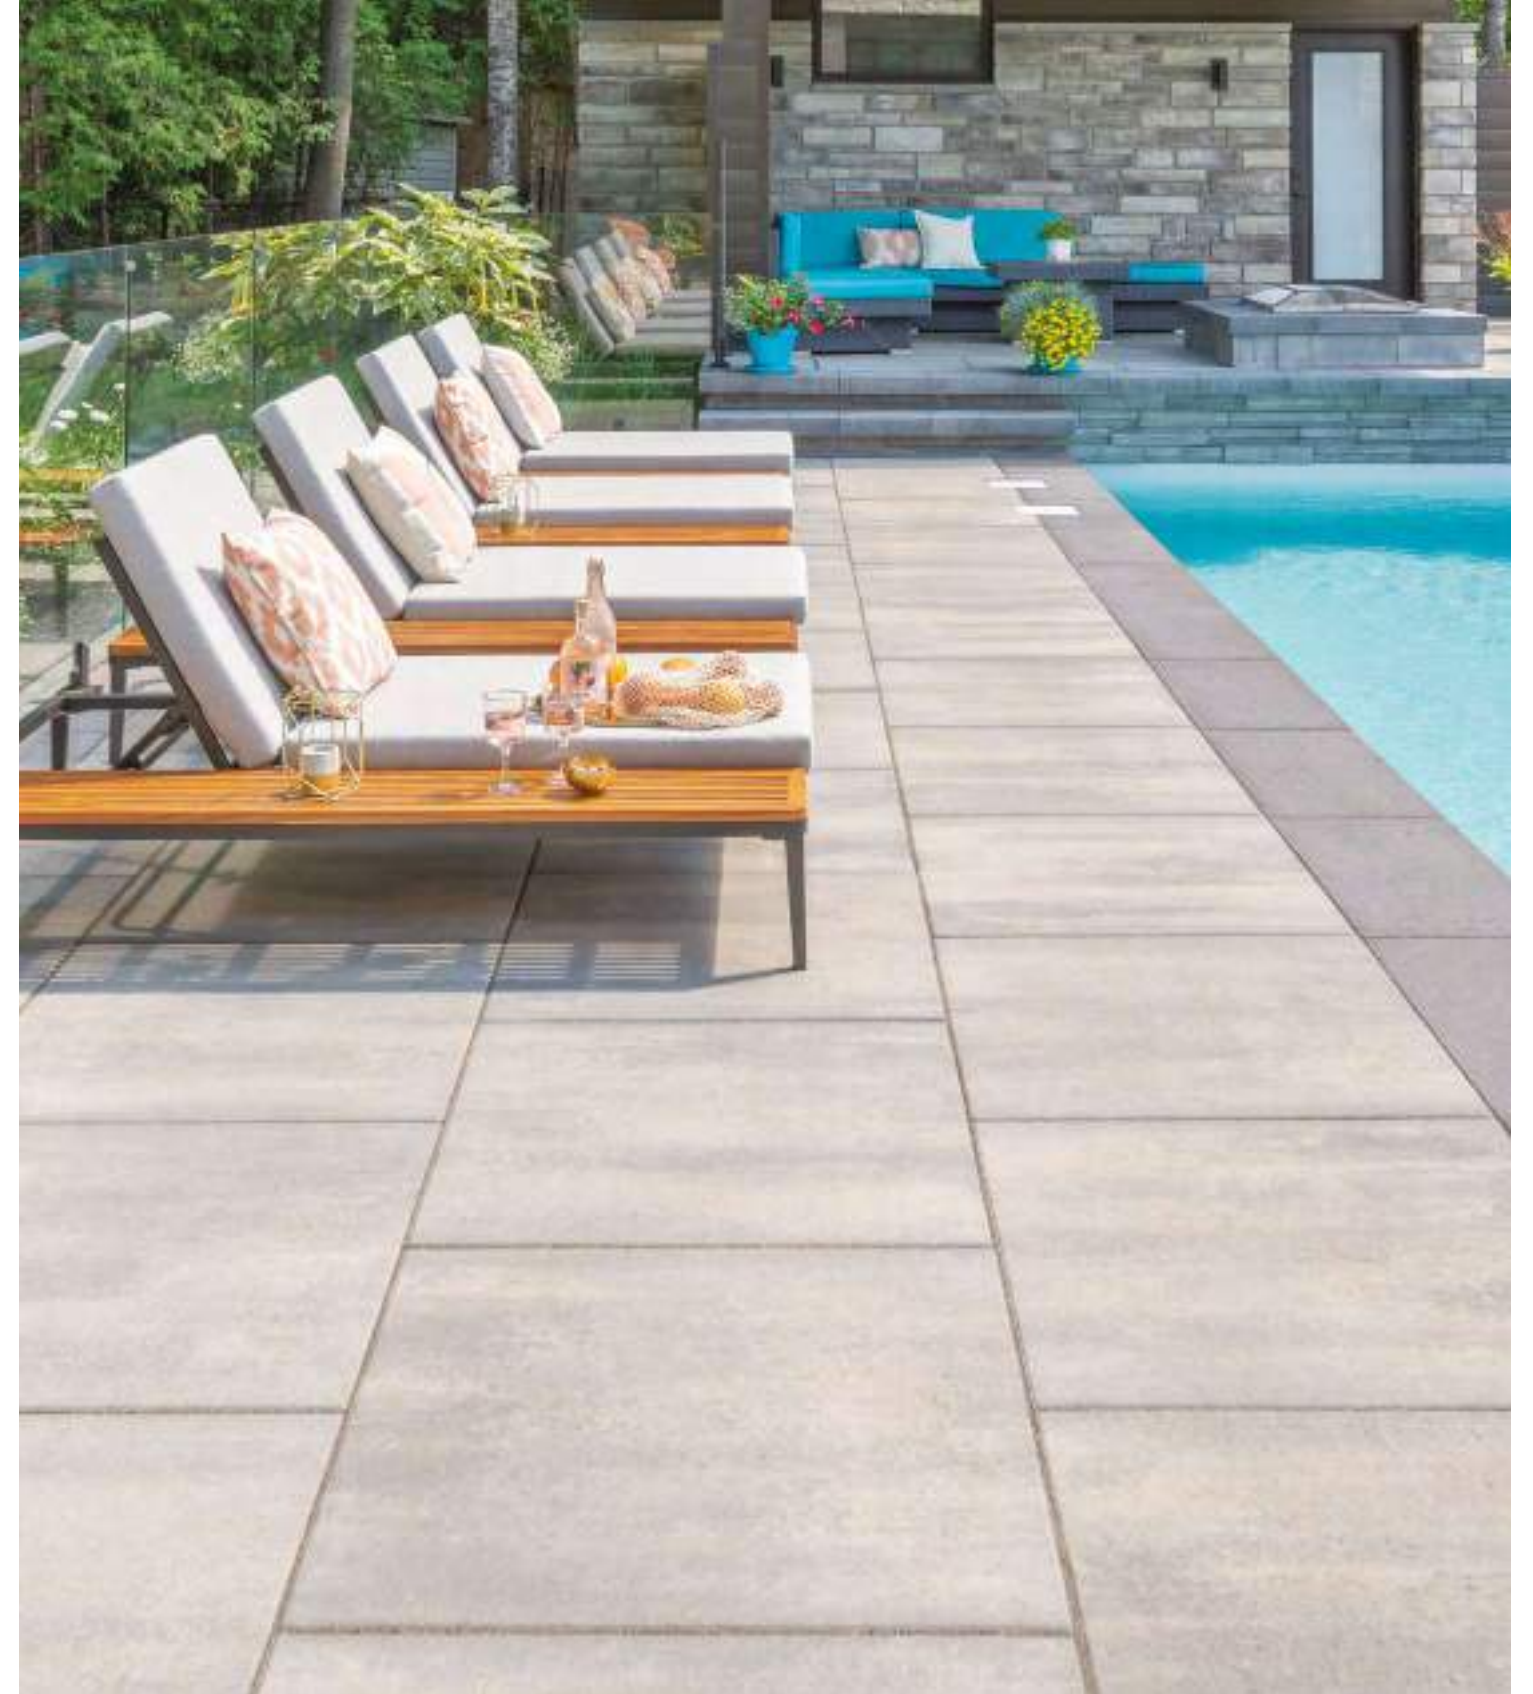

Register your purchase online

Proma Quadra
Ash Charcoal

LANDSCAPE COLLECTION

**THE BEAUTY
OF INNOVATION**

A DIVISION OF THE
RINOX GROUP

Receive up to 300\$ cashback in a prepaid credit card

Your're a homeowner? Register your Rinox Group purchase and submit your project! All projects with a minimum of 500 square feet of Rinox or Rialux products.