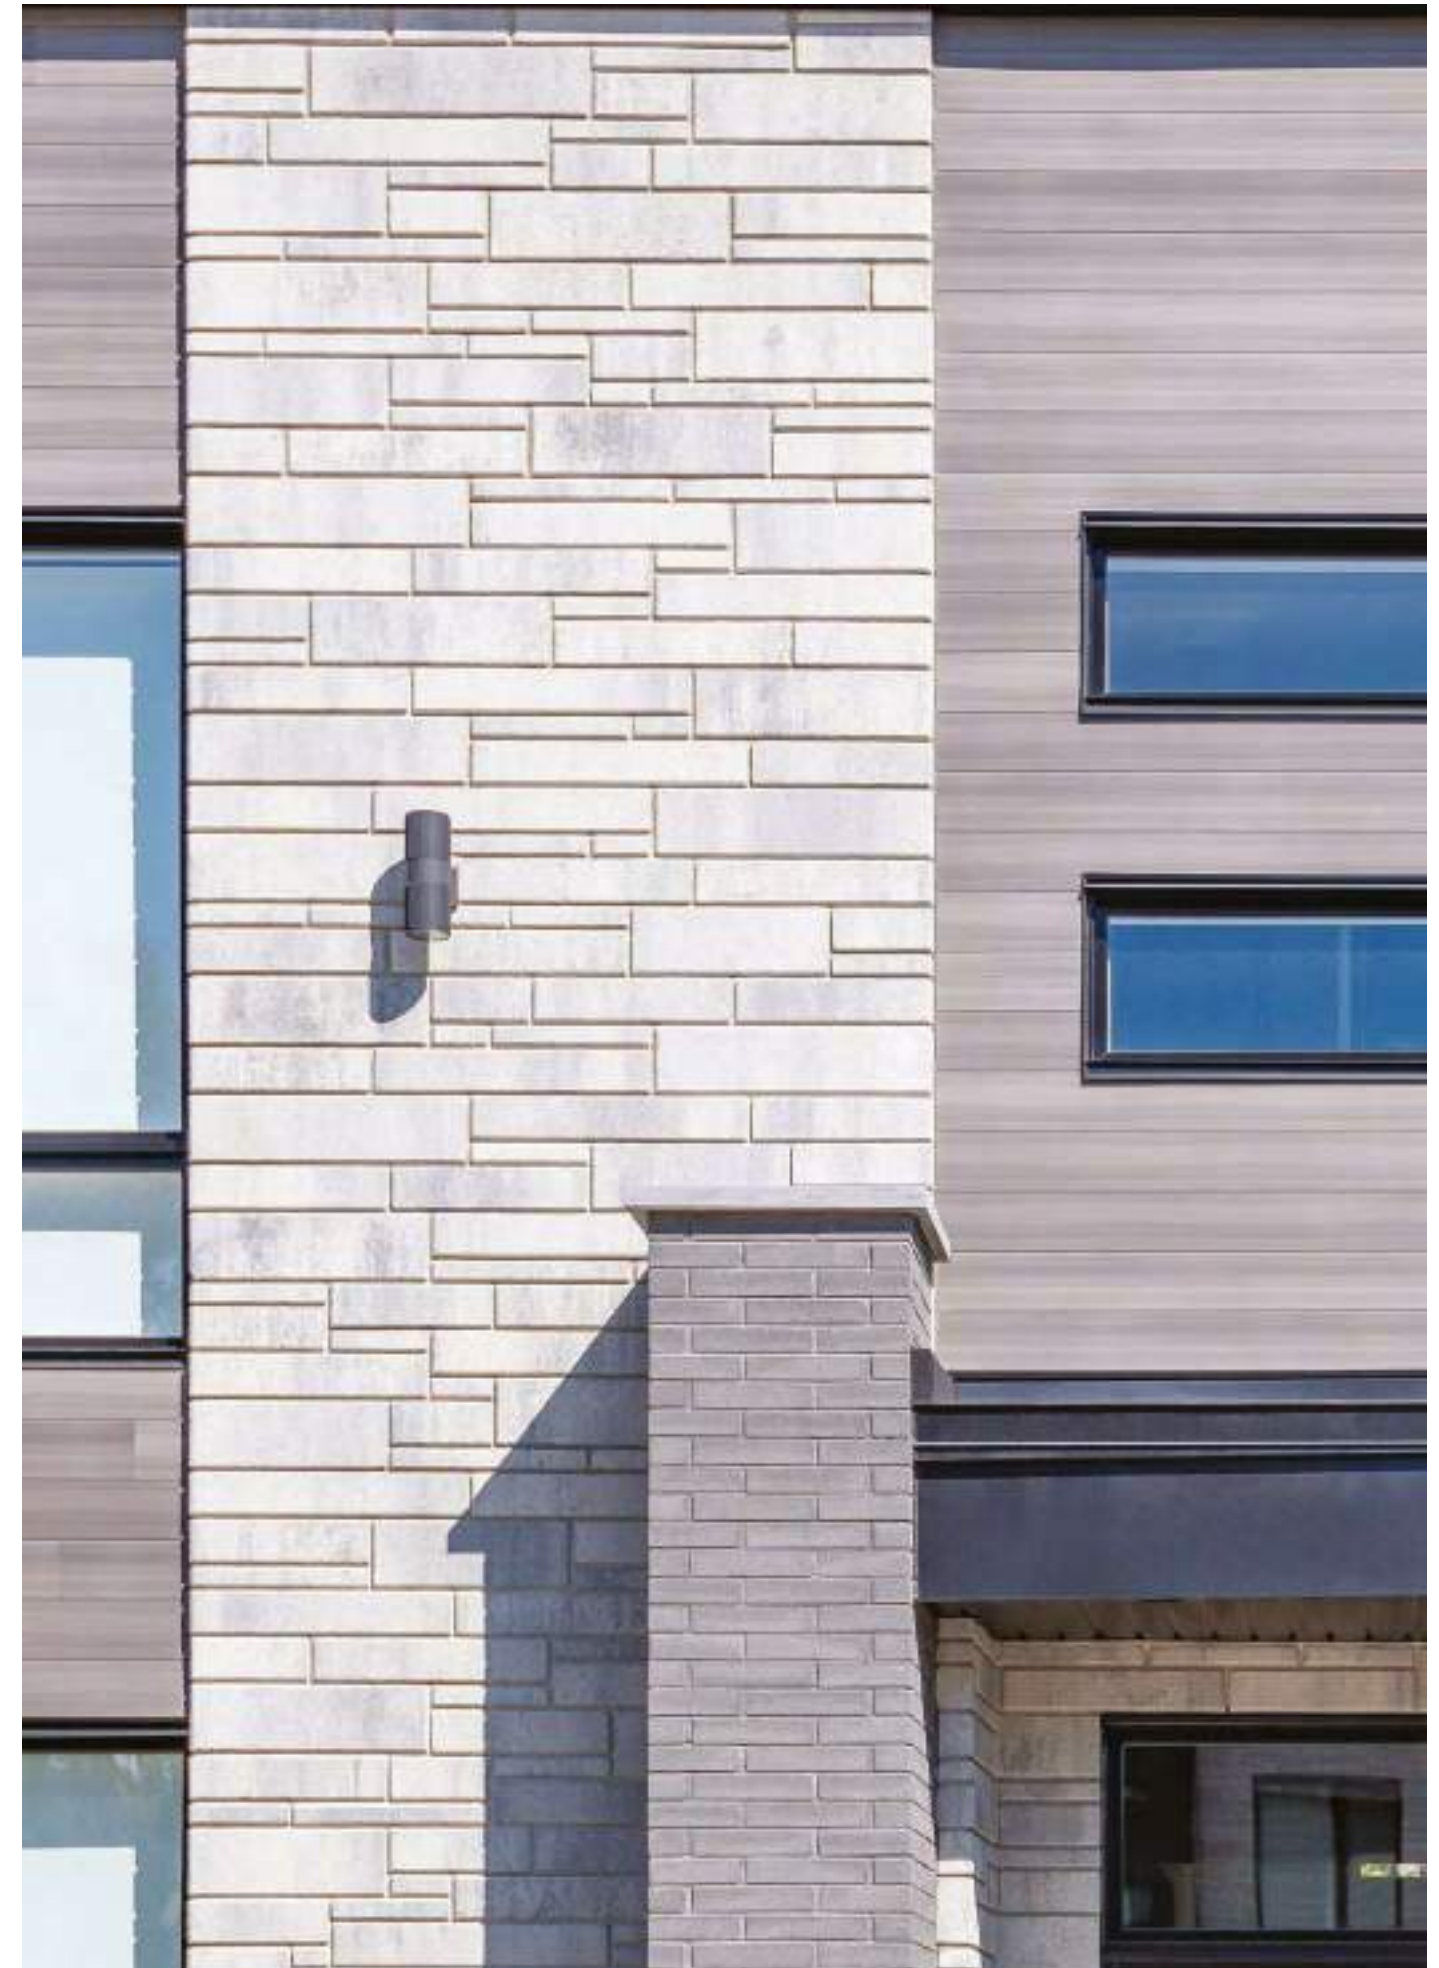

Oxford

8 rows

12.4 ft² per row

99.2 ft² per skid

3998 lbs

Oxford
Ash Charcoal

A 1 15/16" x 3 9/16" x 11 11/16"
50mm x 90mm x 297m

B 4 5/16" x 3 9/16" x variable
110mm x 90mm x variable

C 6 11/16" x 3 9/16" x variable
170mm x 90mm x variable